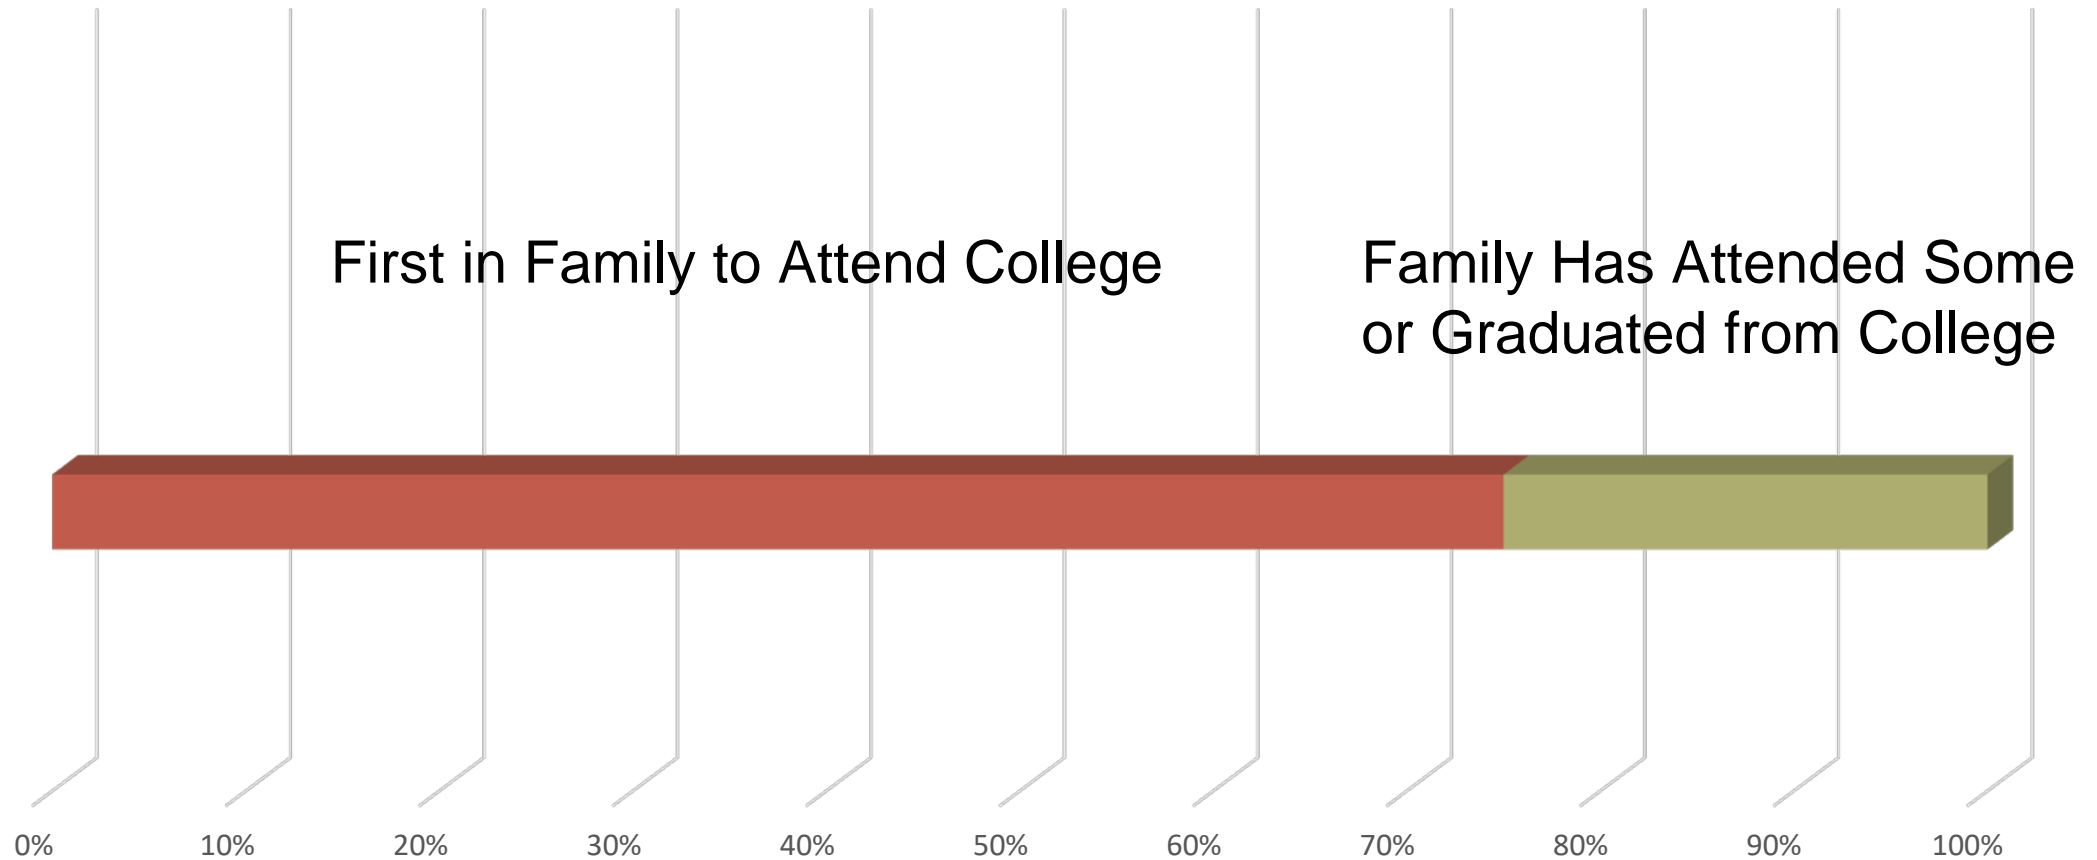

CAL STATE LA

CALIFORNIA STATE UNIVERSITY, LOS ANGELES

Vice Provost for Diversity & Engaged Learning and
Chief Diversity Officer for Academic and Student Life

Total Student Enrollment 27,827

Gender Composition

2017 Student Demographics

First Generation Students

Student Attendance

2016 Freshmen Student Survey

Parents' Total Income

While at Cal State LA, leaving college before I graduate is...

32%
Unlikely

65%
Very Unlikely