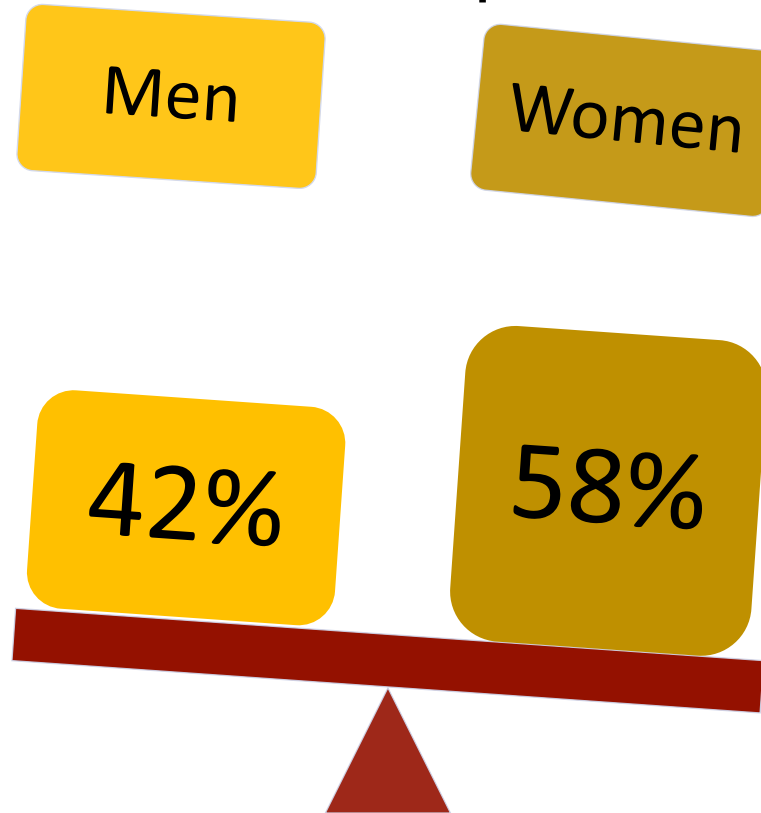

CAL STATE LA

CALIFORNIA STATE UNIVERSITY, LOS ANGELES

Vice Provost for Diversity & Engaged Learning and
Chief Diversity Officer for Academic and Student Life

Total Student Enrollment 27,827

Gender Composition

2017 Student Demographics

First Generation Students

Student Attendance

2016 Freshmen Student Survey

Parents' Total Income

While at Cal State LA, leaving college before I graduate is...

32%
Unlikely

65%
Very Unlikely