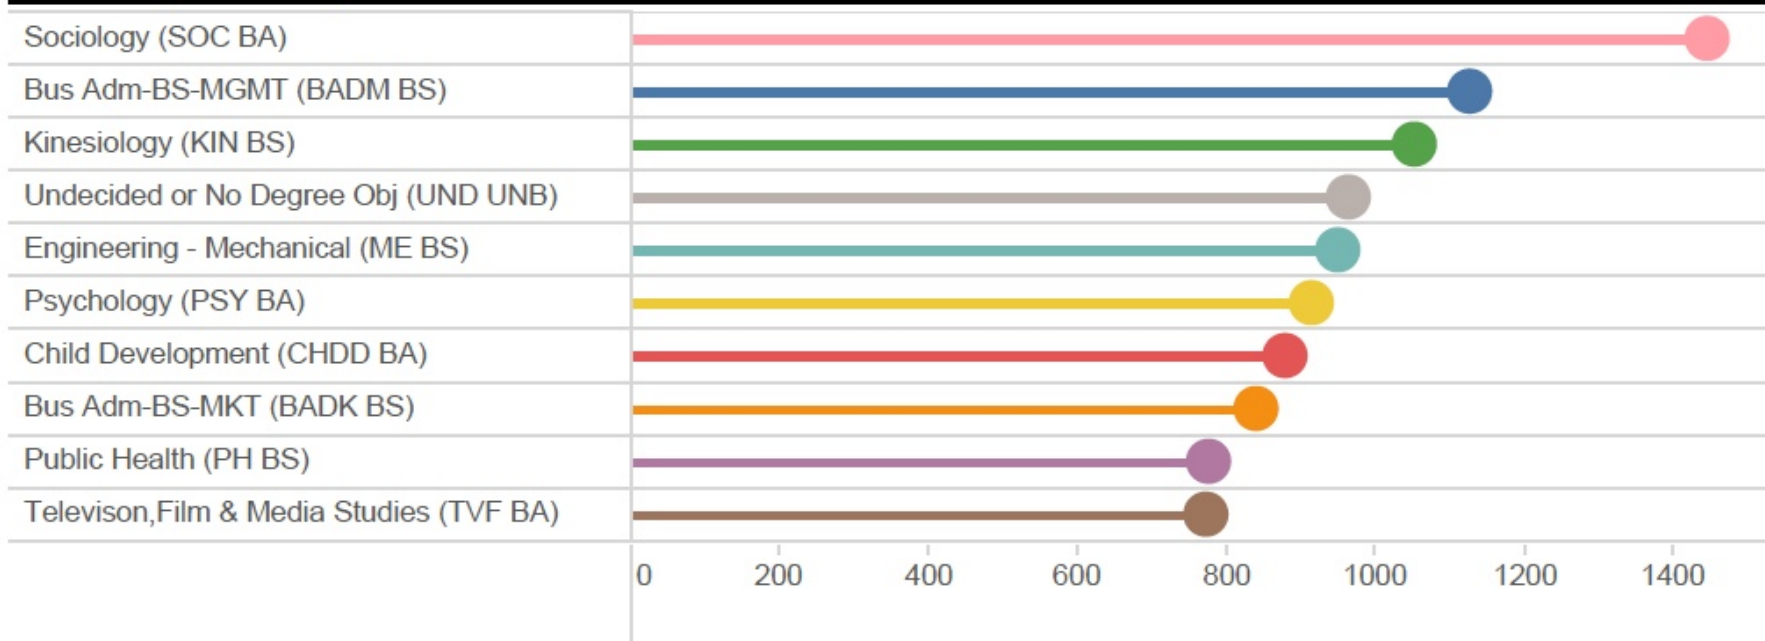

Most Popular Majors

Major Names

- Bus Adm-BS-MGMT (BADM BS)
- Bus Adm-BS-MKT (BADK BS)
- Child Development (CHDD BA)
- Engineering - Mechanical (ME BS)
- Kinesiology (KIN BS)
- Psychology (PSY BA)
- Public Health (PH BS)
- Sociology (SOC BA)
- Television, Film & Media Studies (TVF BA)
- Undecided or No Degree Obj (UND UNB)