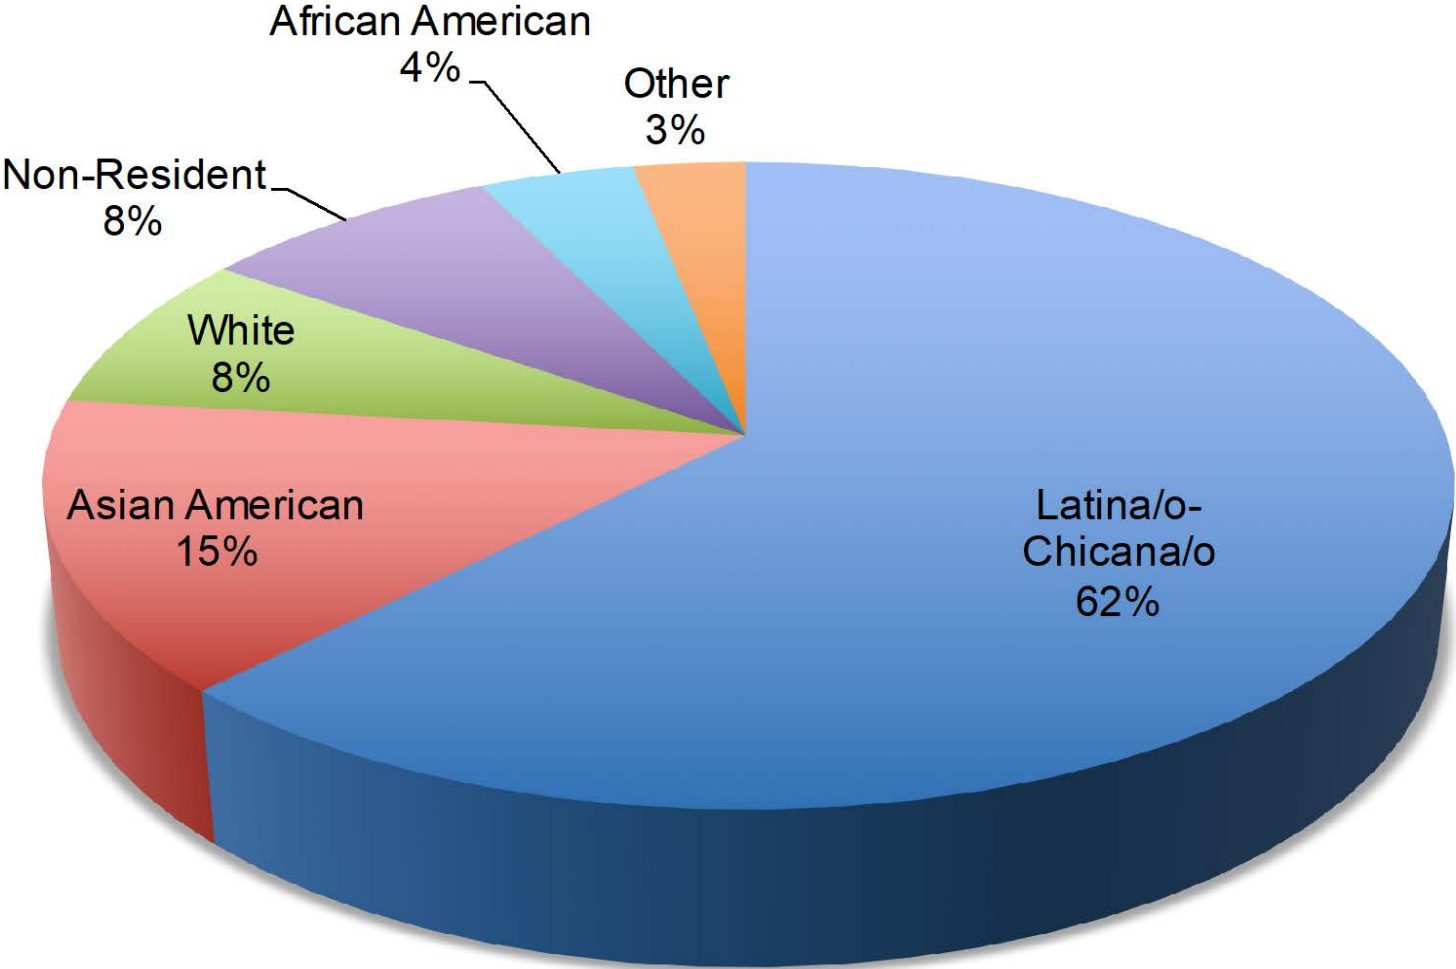

CAL STATE LA

CALIFORNIA STATE UNIVERSITY, LOS ANGELES

Vice Provost for Diversity & Engaged Learning and
Chief Diversity Officer for Academic and Student Life

Total Student Enrollment 27,827

Gender Composition

2017 Student Demographics

First Generation Students

Student Attendance

2016 Freshmen Student Survey

Parents' Total Income

While at Cal State LA, leaving college before I graduate is...

32%
Unlikely

65%
Very Unlikely