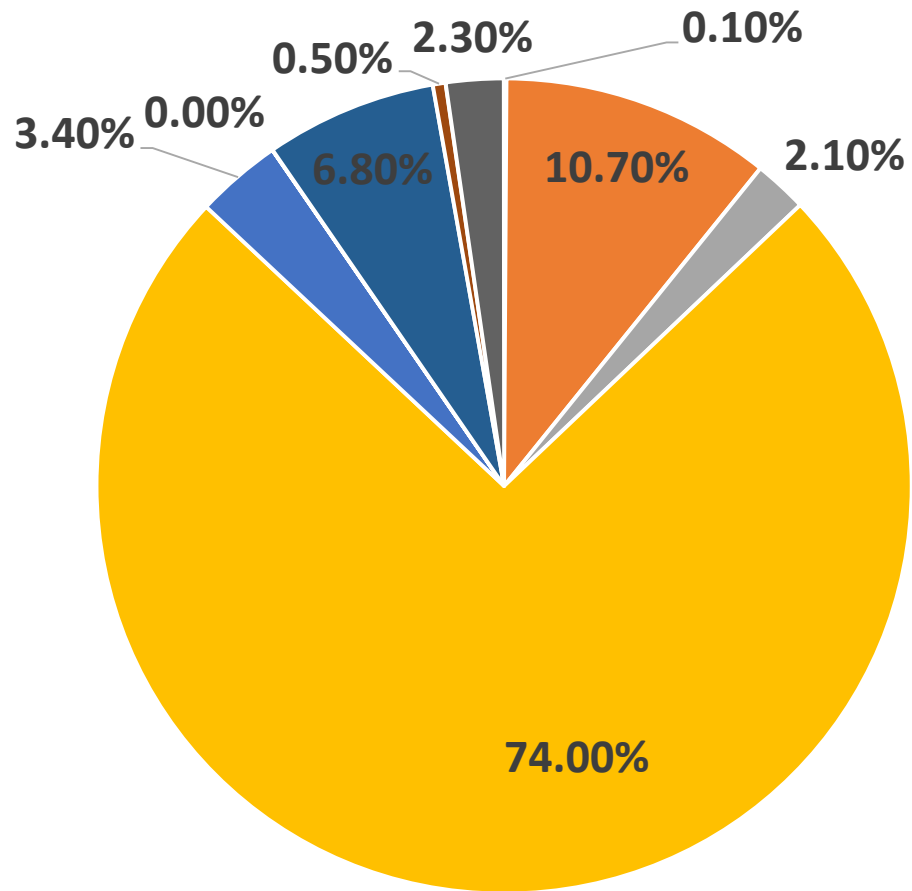

CAL STATE LA

CALIFORNIA STATE UNIVERSITY, LOS ANGELES

“First To Finish”
First Generation
Student Symposium

2016 Enrollment Statistics

Mike Willard

CAL STATE LA

CALIFORNIA STATE UNIVERSITY, LOS ANGELES

CAL STATE LA
ENROLLMENT 2016
Parent education level

Total Enrollment: 27,827

CAL STATE LA

ENROLLMENT 2016

Ethnicity

- American Indian
- Asian
- Black
- Hispanic
- White
- Pacific Islander
- Non-Resident
- Two or More
- Unknown

CAL STATE LA
ENROLLMENT 2016
Gender