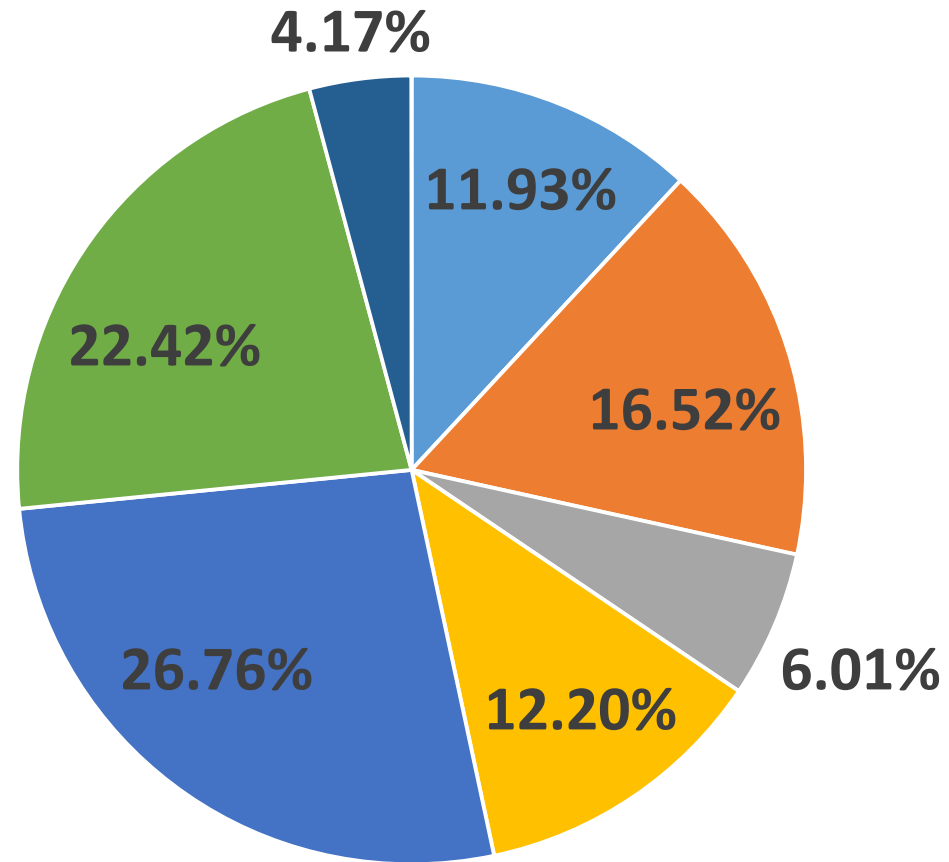

CAL STATE LA

CALIFORNIA STATE UNIVERSITY, LOS ANGELES

“First To Finish”
First Generation
Student Symposium

2016 Enrollment Statistics

Mike Willard

CAL STATE LA

CALIFORNIA STATE UNIVERSITY, LOS ANGELES

CAL STATE LA
ENROLLMENT 2016
Parent education level

Total Enrollment: 27,827

CAL STATE LA

ENROLLMENT 2016

Ethnicity

- American Indian
- Asian
- Black
- Hispanic
- White
- Pacific Islander
- Non-Resident
- Two or More
- Unknown

CAL STATE LA
ENROLLMENT 2016
Gender

■ Female ■ Male

CAL STATE LA
ENROLLMENT 2016
College

■ Arts & Letters

■ Business & Economics

■ Charter College of Education

■ Engineering, Computer Science & Technology

■ Health & Human Services

■ Natural & Social Services