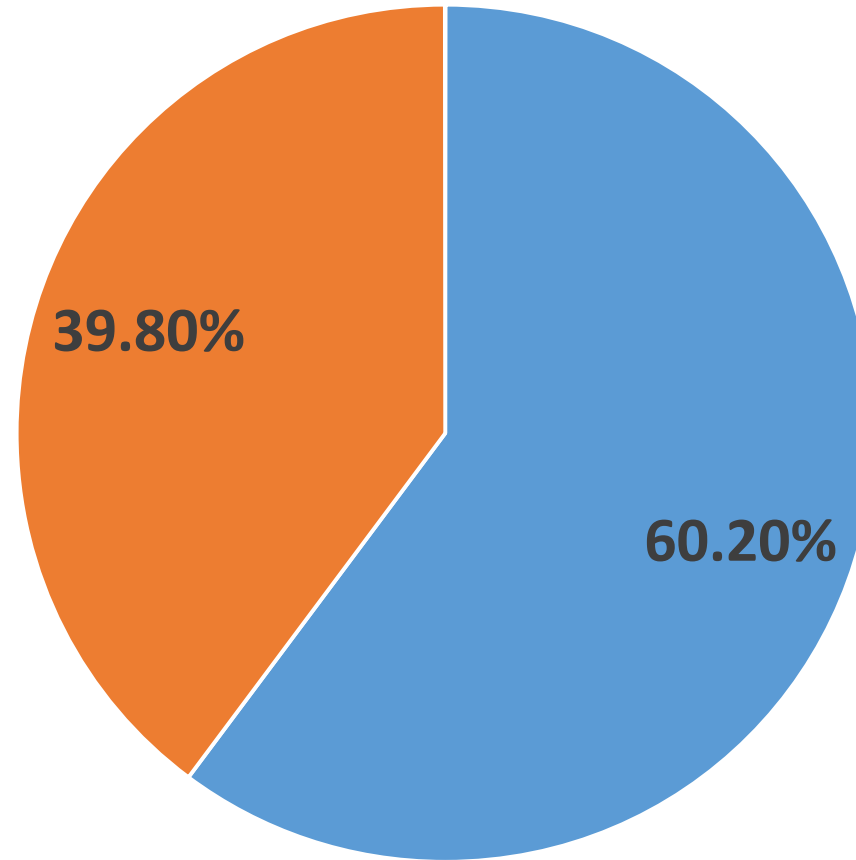

CAL STATE LA

CALIFORNIA STATE UNIVERSITY, LOS ANGELES

“First To Finish”
First Generation
Student Symposium

2016 Enrollment Statistics

Mike Willard

CAL STATE LA

CALIFORNIA STATE UNIVERSITY, LOS ANGELES

CAL STATE LA
ENROLLMENT 2016
Parent education level

Total Enrollment: 27,827

CAL STATE LA

ENROLLMENT 2016

Ethnicity

- American Indian
- Asian
- Black
- Hispanic
- White
- Pacific Islander
- Non-Resident
- Two or More
- Unknown

CAL STATE LA
ENROLLMENT 2016
Gender

■ Female ■ Male

CAL STATE LA
ENROLLMENT 2016
College

■ Arts & Letters

■ Business & Economics

■ Charter College of Education

■ Engineering, Computer Science & Technology

■ Health & Human Services

■ Natural & Social Services