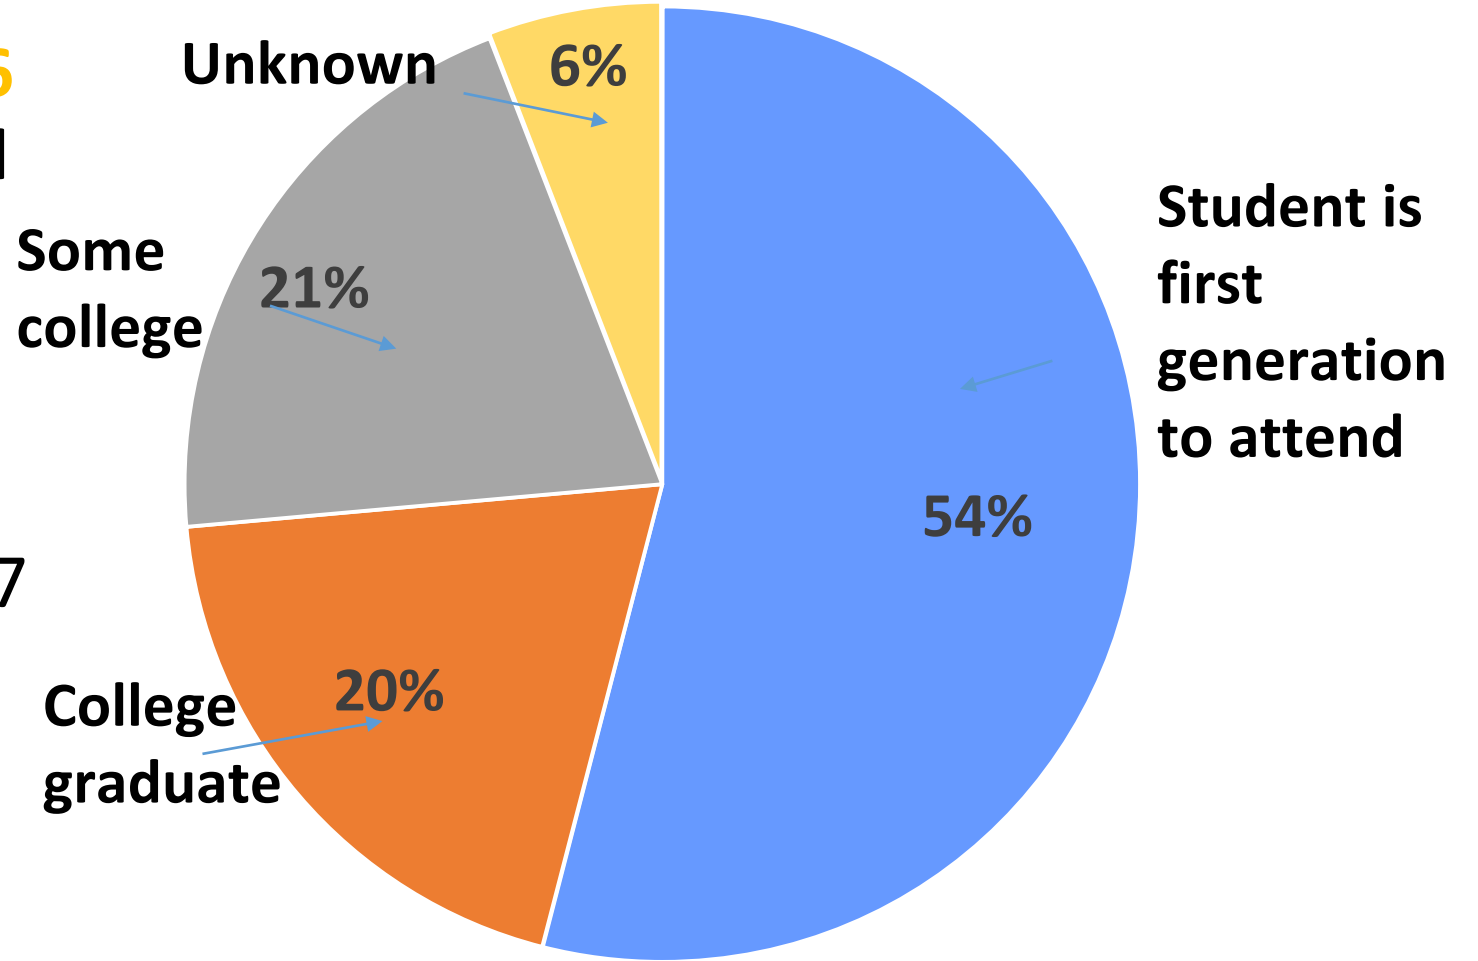

CAL STATE LA

CALIFORNIA STATE UNIVERSITY, LOS ANGELES

“First To Finish”
First Generation
Student Symposium

2016 Enrollment Statistics

Mike Willard

CAL STATE LA

CALIFORNIA STATE UNIVERSITY, LOS ANGELES

CAL STATE LA
ENROLLMENT 2016
Parent education level

Total Enrollment: 27,827

CAL STATE LA

ENROLLMENT 2016

Ethnicity

- American Indian
- Asian
- Black
- Hispanic
- White
- Pacific Islander
- Non-Resident
- Two or More
- Unknown

CAL STATE LA
ENROLLMENT 2016
Gender