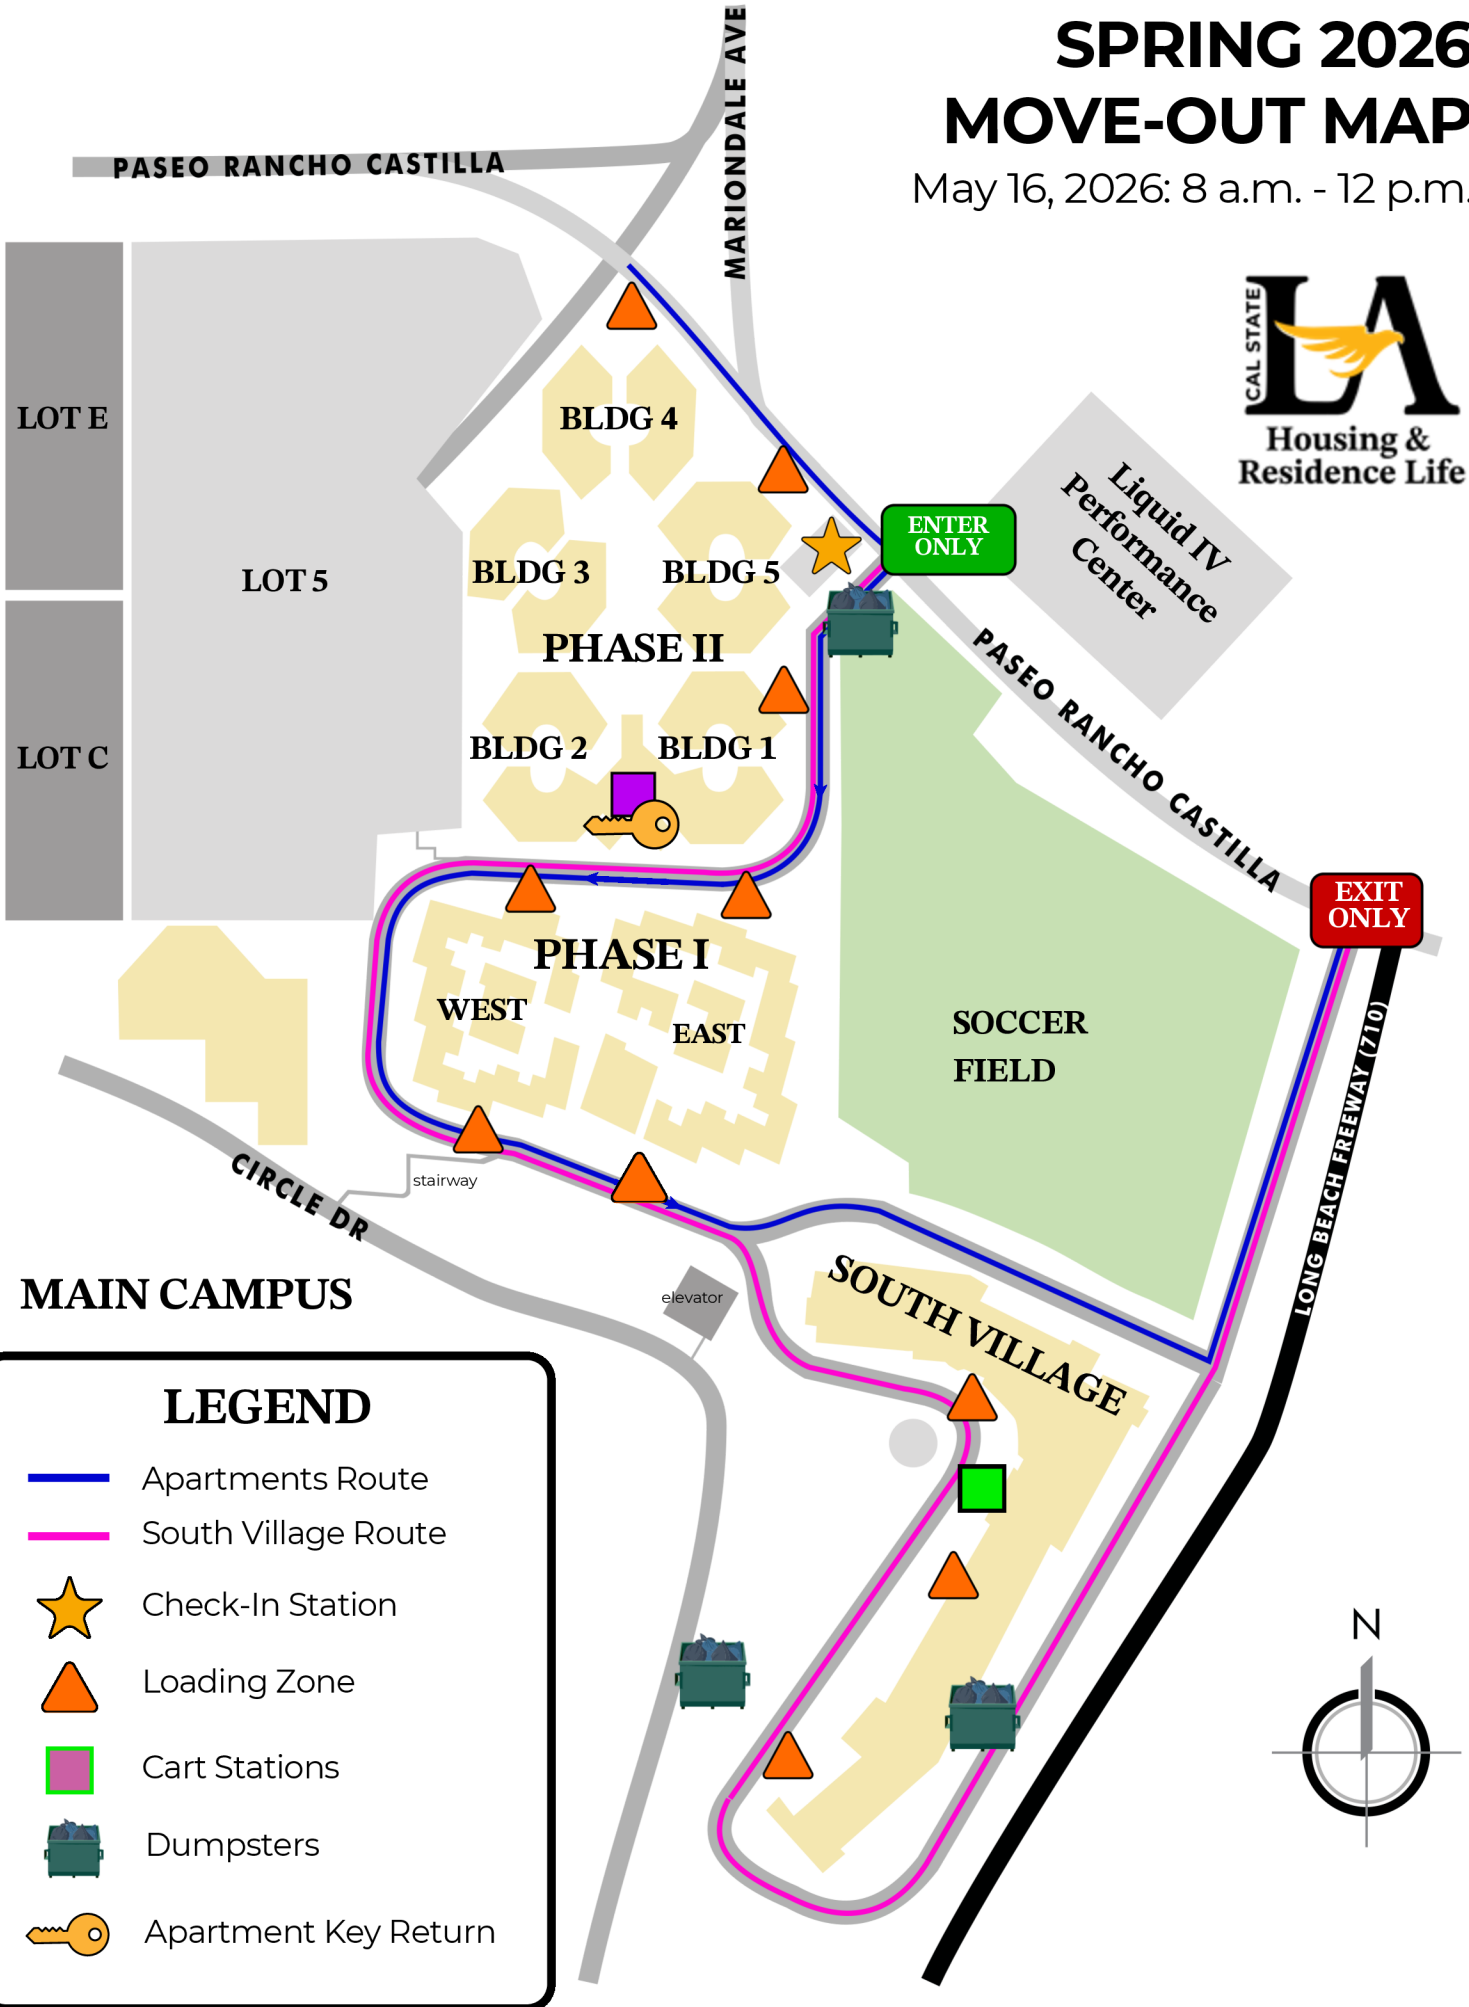

SPRING 2026 MOVE-OUT MAP

May 16, 2026: 8 a.m. - 12 p.m.

MAIN CAMPUS

LEGEND

- Apartments Route
- South Village Route
- Check-In Station
- Loading Zone
- Cart Stations
- Dumpsters
- Apartment Key Return