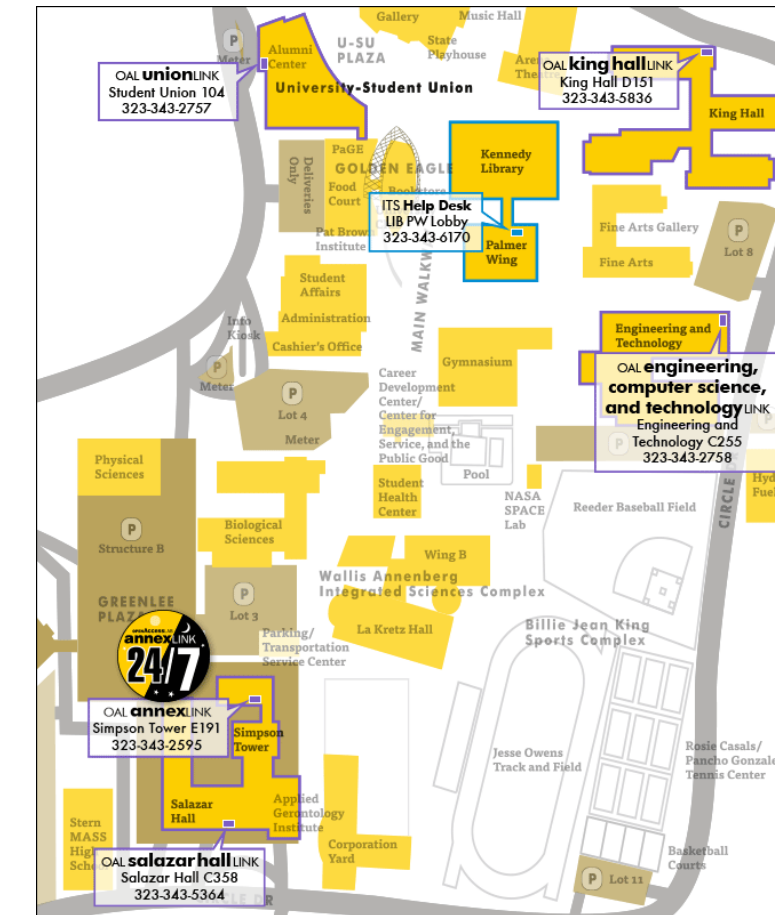

OPENACCESSLAB MAY & SUMMER INTERSESSION

Tuesday, May 28, 2024 to Saturday, August 17, 2024

annex Link

Simpson Tower E191

(323) 343-2595

www.calstatela.edu/annex

- Mon - Thu: 8 a.m. – 10 p.m.
- Fri - Sun: 9 a.m. – 6 p.m.
- ITS Help Desk telephone and walk-in support available until late night

engineering, computer science & technology Link

Engineering & Technology C255

Phone: (323) 343-2758

- Mon - Fri: 7:30 a.m. – 5 p.m.
- Sat – Sun: Closed

king hall Link

King Hall room D-151

Phone: (323) 343-5836

- Closed

salazar hall Link

Salazar Hall C358

Phone: (323) 343-5364

- Closed

union Link

University-Student Union Building 104

Phone: (323) 343-2757

- Mon - Fri: 9 a.m. – 5 p.m.
- Sat - Sun: Closed

For computer related issues

ITS Help Desk

(323) 343-6170

helpdesk@calstatela.edu

www.calstatela.edu/helpdesk

Telephone Support

- Telephone Support: 24/7 except during breaks and University holidays

Walk-in Support

Library Palmer Wing (Lib PW Lobby)

- Mon - Fri: 8 a.m. – 5 p.m.
- Sat - Sun: Closed

OAL and ITS Help Desk will be closed:

Mon 5/27 - Memorial Day

Wed 6/19 - Juneteenth

Thu 7/4 - Independence Day

**All hours are subject to change. Please refer to our website www.calstatela.edu/oal for the definitive listing of lab hours.

For Annex Link hours, visit www.calstatela.edu/annex.