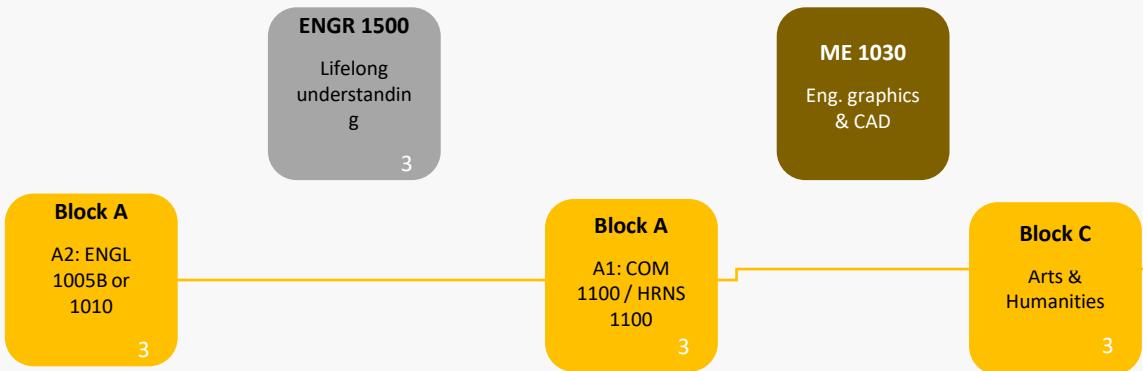

Major Articulation agreement*

Every courses transferred are required to be C or better

* Subject to different articulation agreement

Transferrable courses*

Every courses transferred are required to be C or better

* Subject to different articulation agreement

First Year

36

18 units

16 units

Second Year

30

18 units