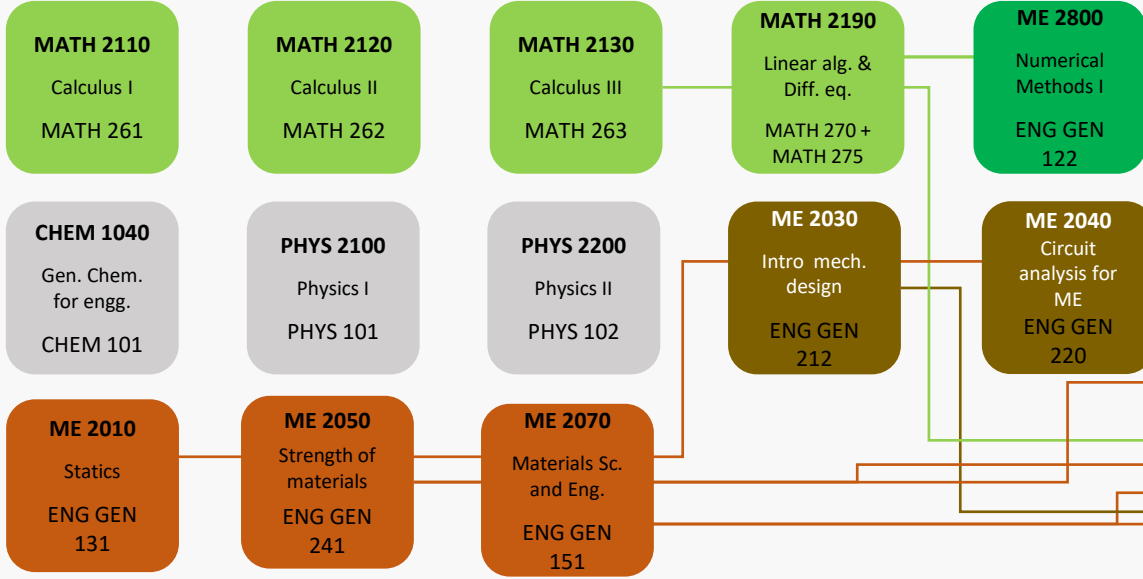

Major Articulation agreement*

Every courses transferred are required to be C or better

* Subject to different articulation agreement

Transferrable courses*

Every courses transferred are required to be C or better

* Subject to different articulation agreement

First Year

36

18 units

16 units

Second Year

30

18 units

15 units