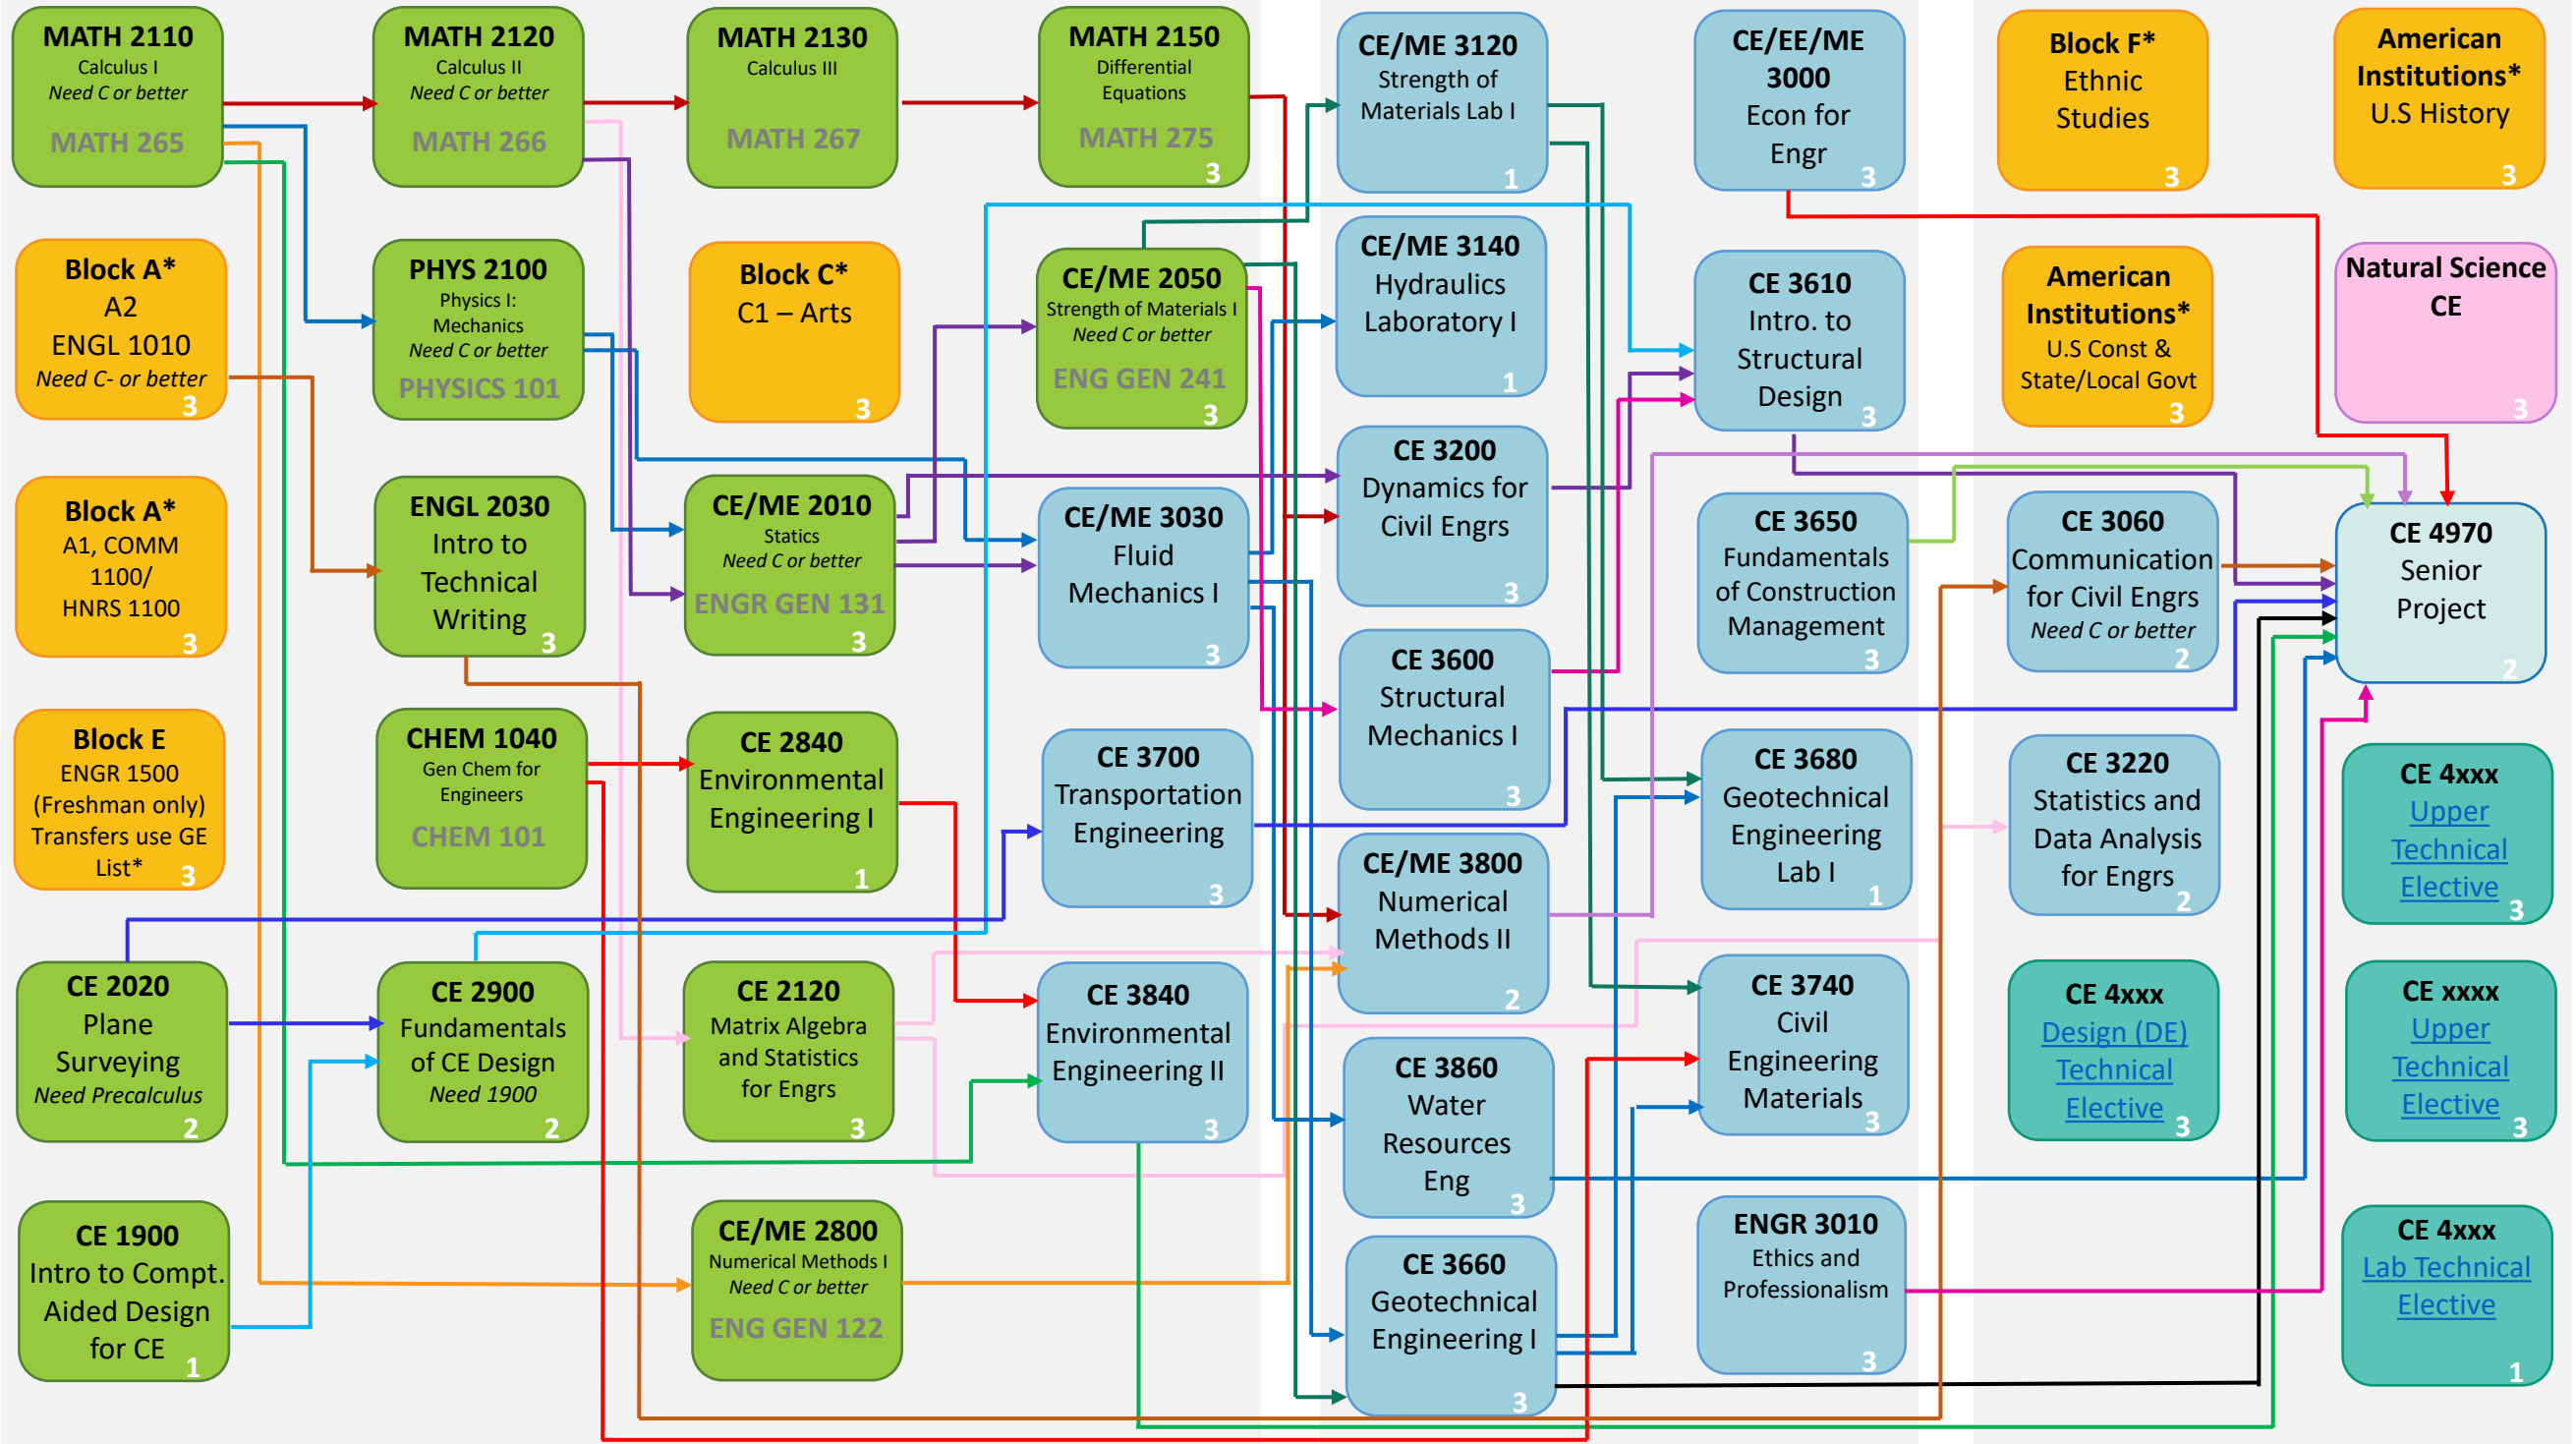

Transferrable Courses from LATTC*

* Subject to different articulation agreement

Junior Year

Senior Year

→ Prerequisite
 - - - - - Pre/Co-requisite

* Choose one course from Lower Division GE List in University e-catalog – Must take either 2 (re) or 1 (re) + 1 (d) with LD GE's

Color Key:

- General Education
- Lower Division
- Natural Science
- Upper Division
- Senior Design
- Technical Elective

The rainbow lines do not have meaning; they are pretty lines to help you follow the path.

■ Courses titled at California State University Los Angeles
 ■ Courses titled at Los Angeles Trade Technical College