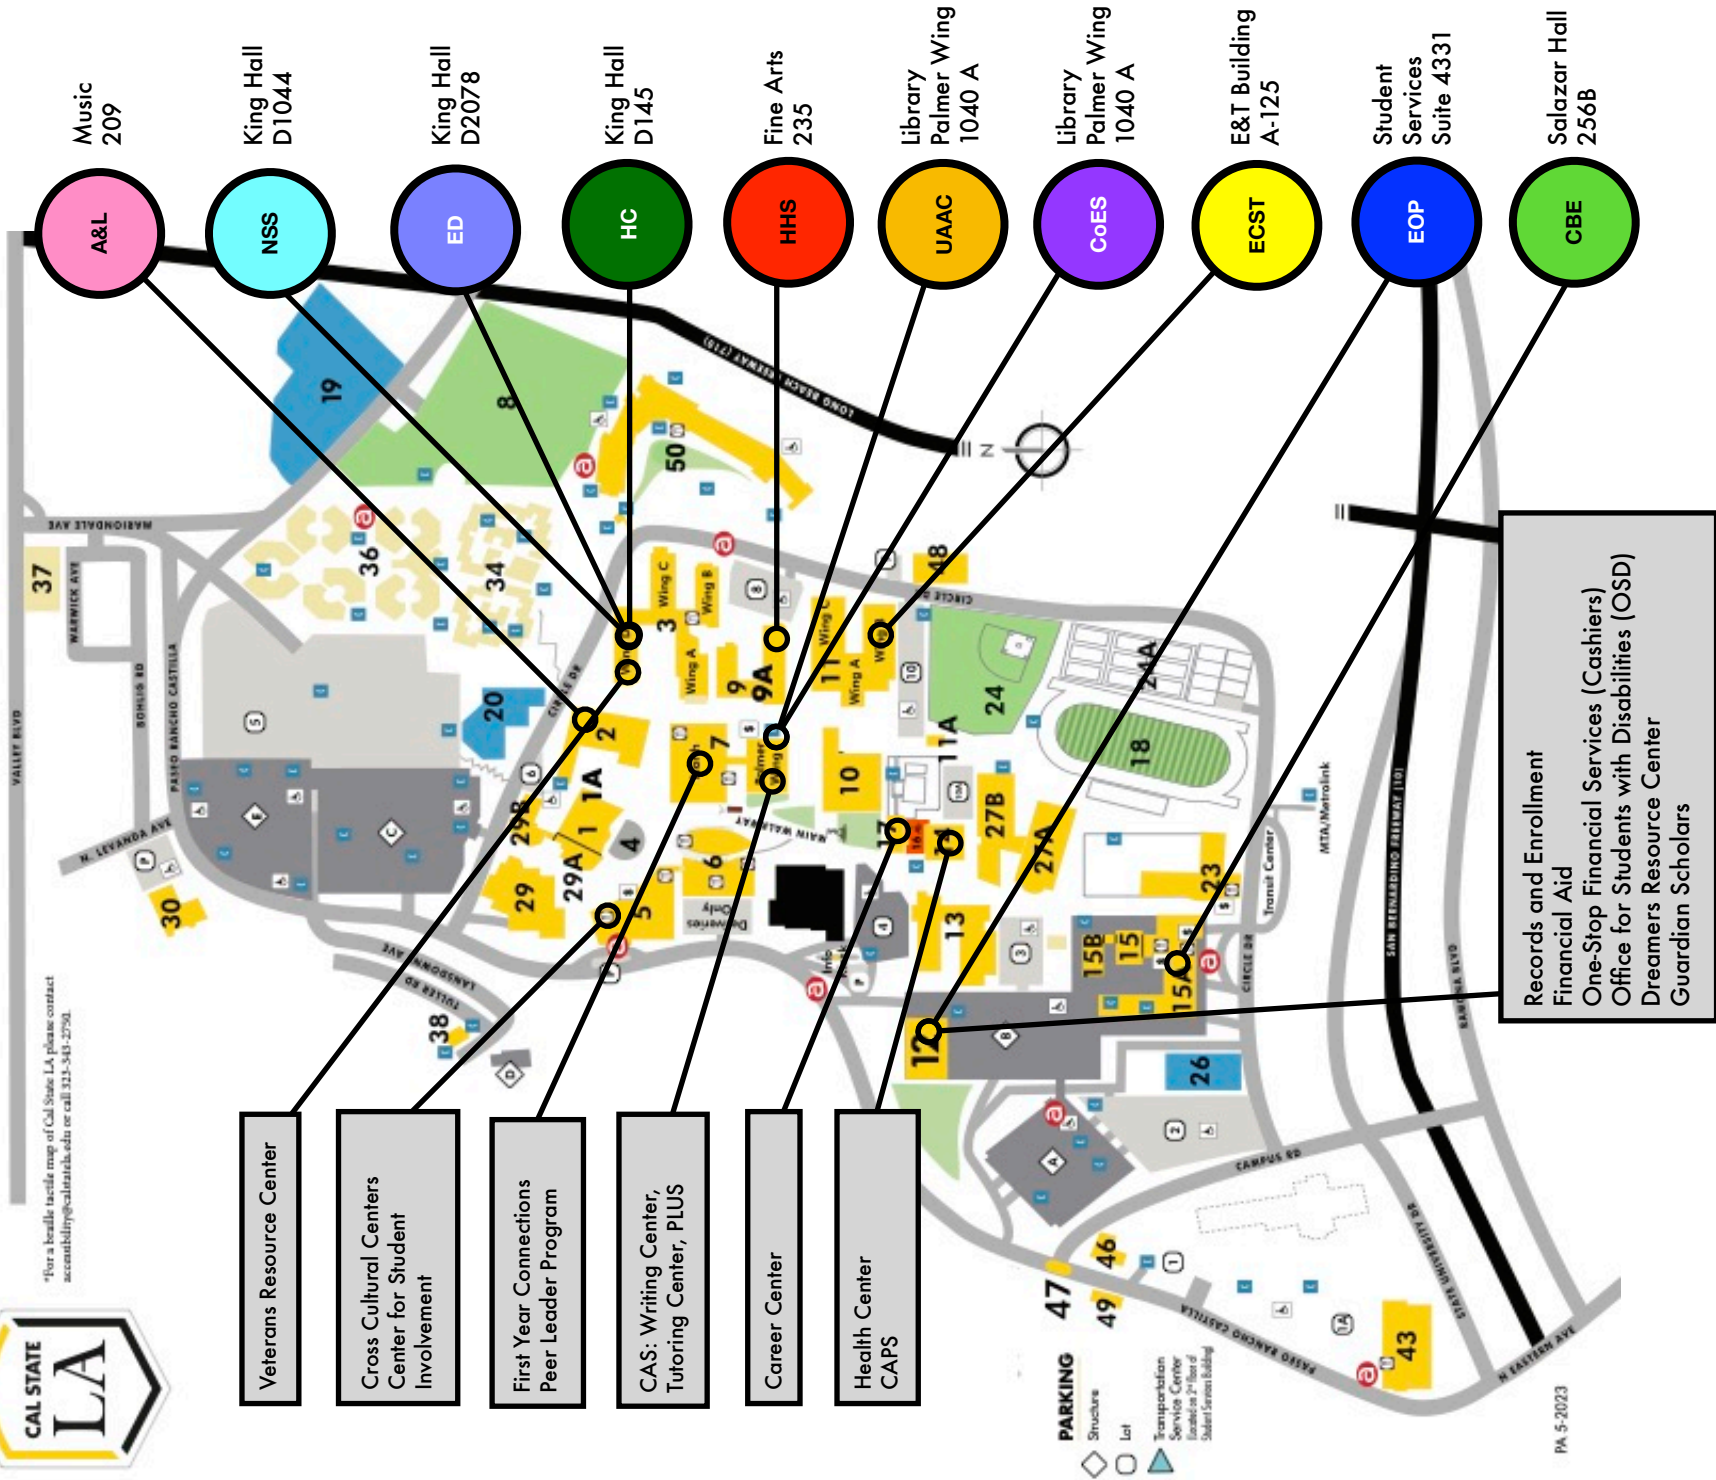

CAL STATE LA CENTERS FOR STUDENT SUCCESS AND ADVISING 2024 - 2025

*For a health/tactile map of Cal State LA please contact
accessibility@calstatela.edu or call 323-543-2750.

PA-5-2023