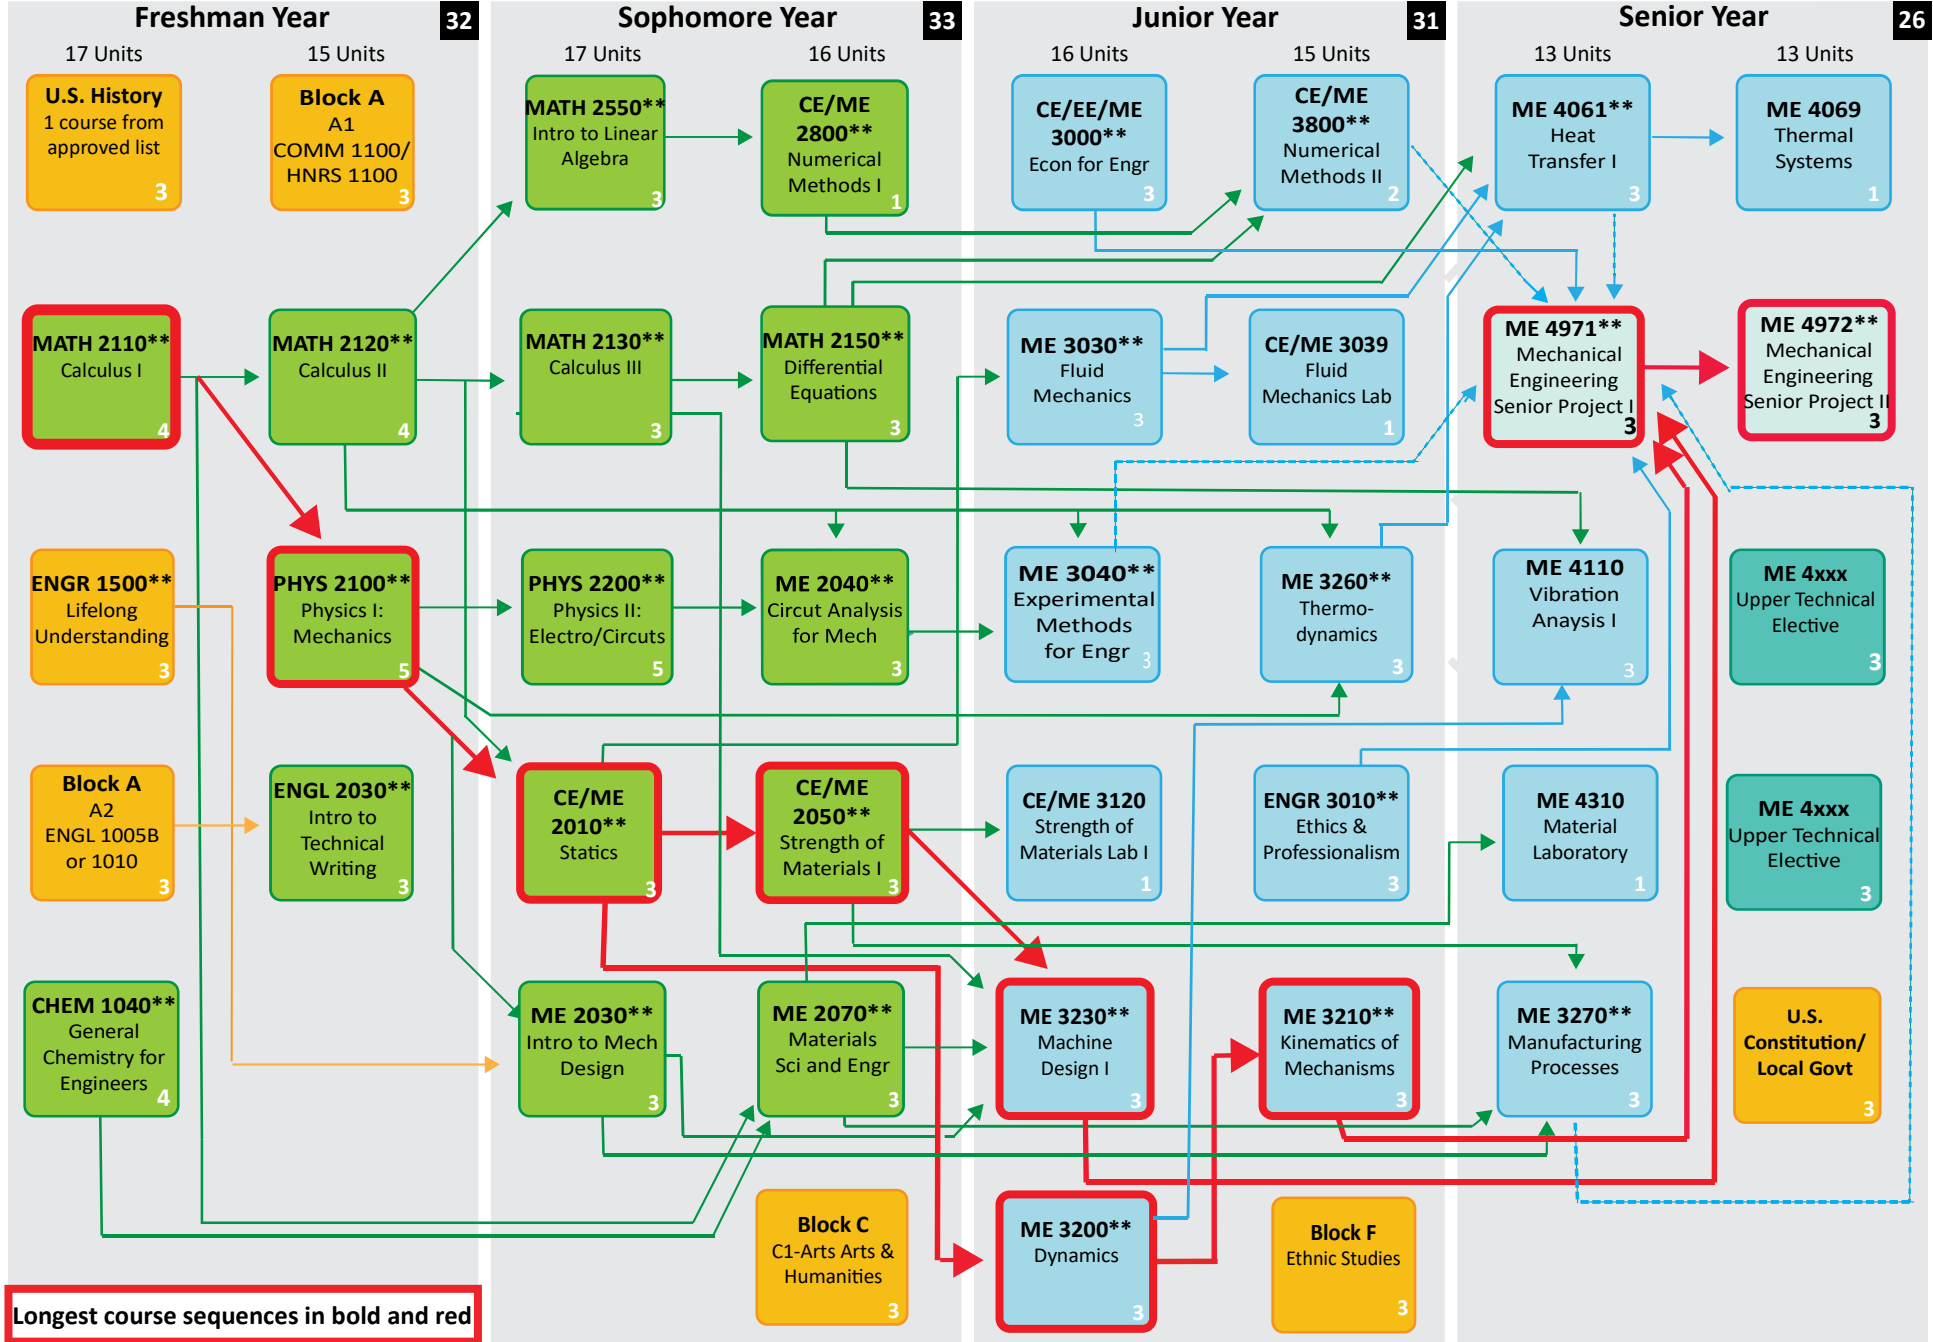

California State University Los Angeles

Bachelor of Science in Mechanical Engineering 122 Units (Major Requirements 2019-present, GE Requirements 2021-present)

Longest course sequences in bold and red

Color Key:

General Education

Lower Division

Upper Division

Senior Design

Technical Elective

** C or better required