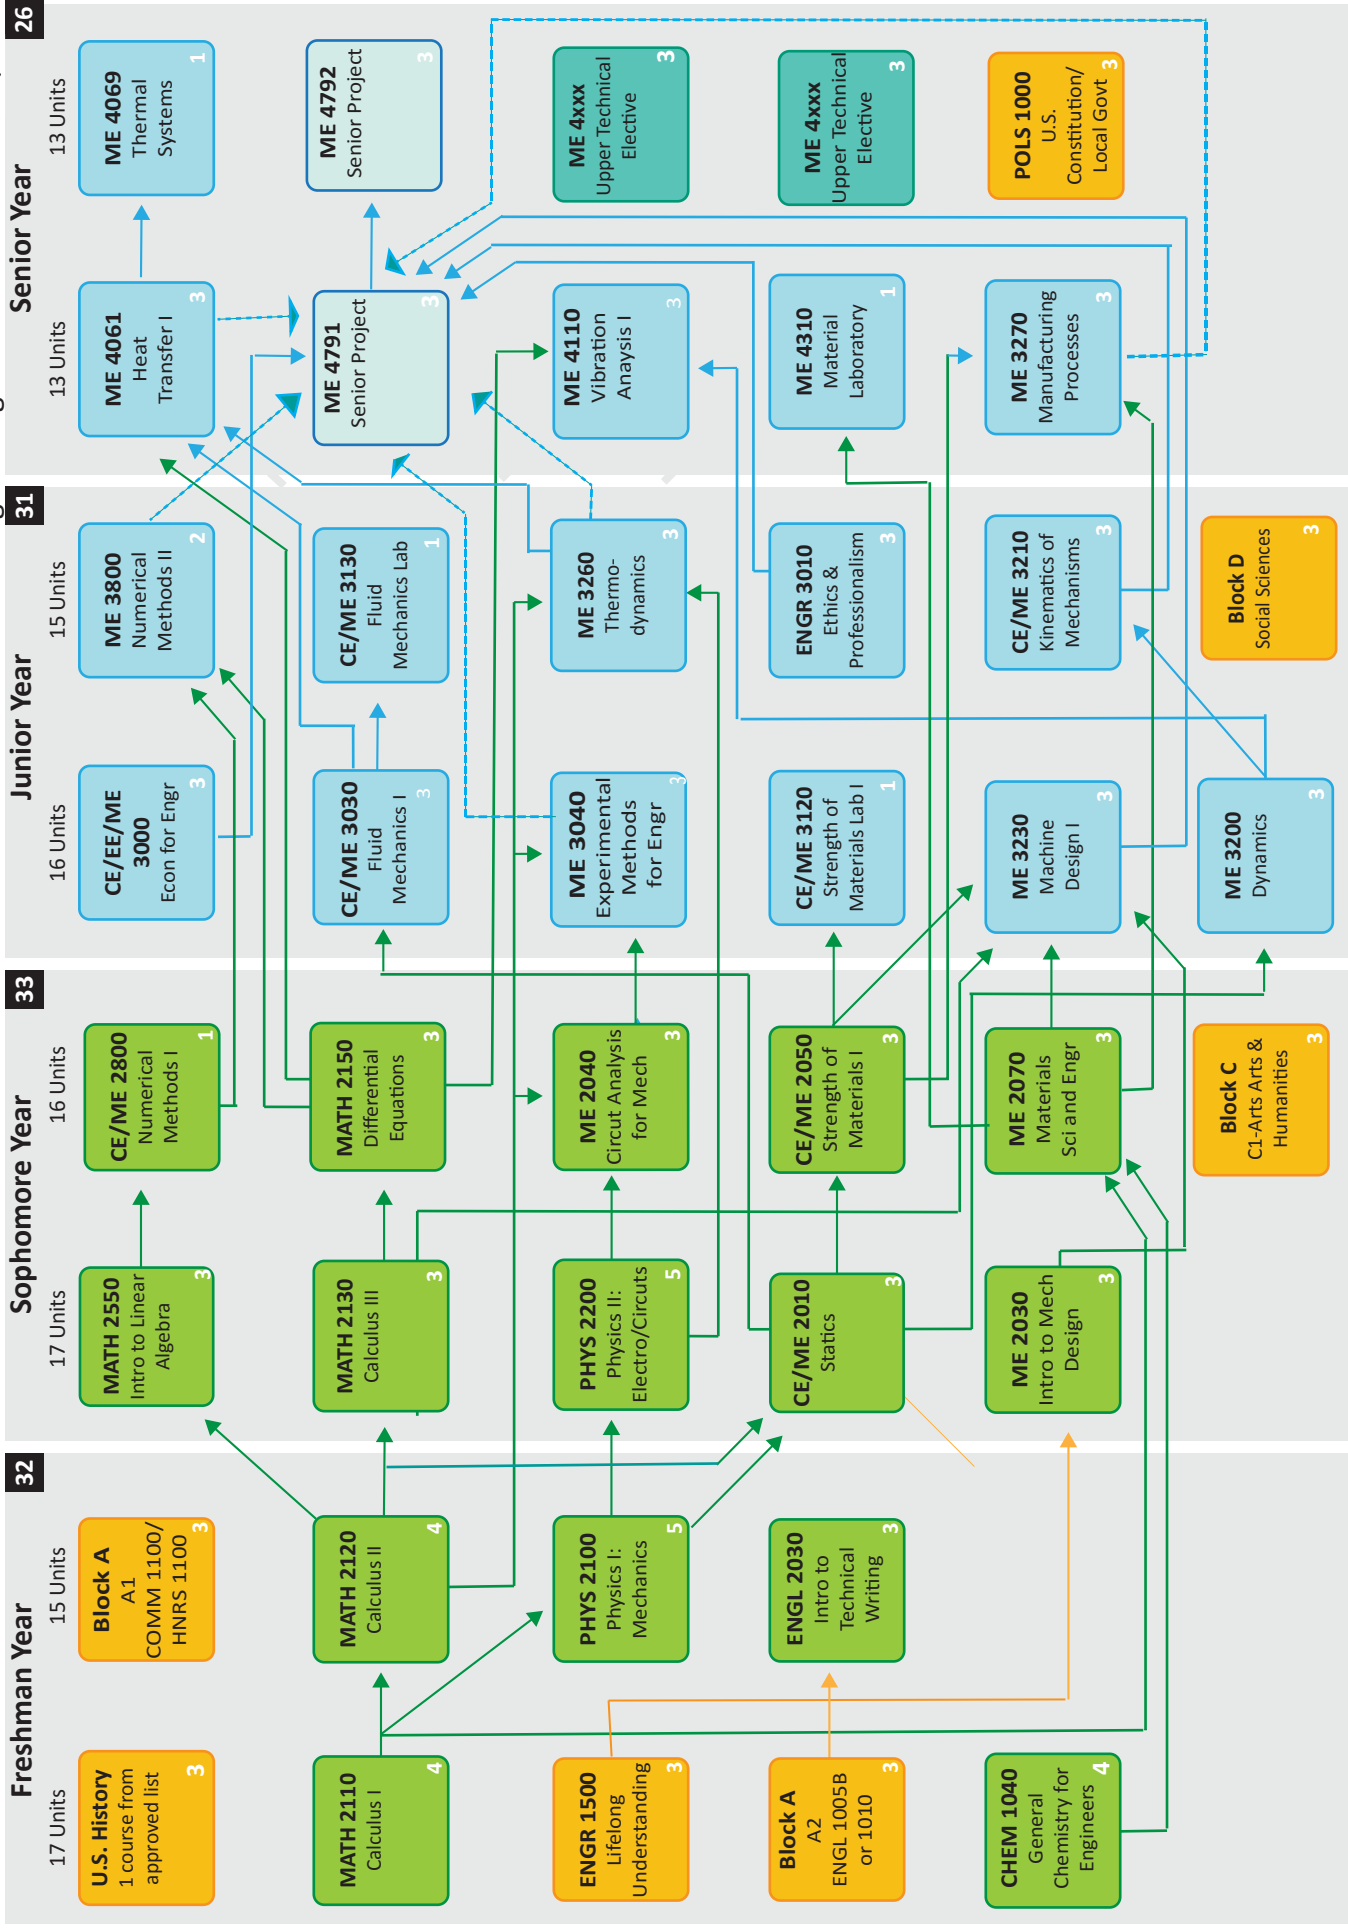

# California State University Los Angeles

## Bachelor of Science in Mechanical Engineering 122 Units 2018-2019

Department of Mechanical Engineering

→ Prerequisite  
 ..... Co-requisite

General Education

Lower Division

Upper Division

Senior Design

Technical Elective

Color Key: