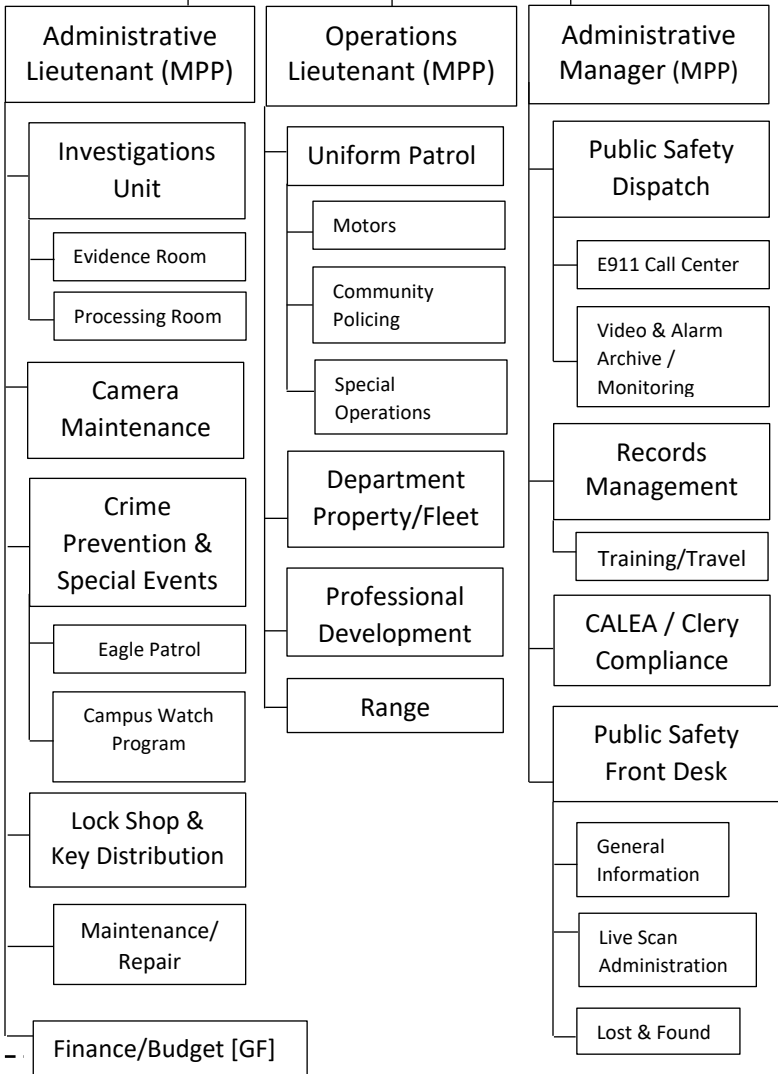

Director of Public Safety
MPP

Assistant to the Chief

Emergency Operations Center & BCP (MPP)

University Police

Parking & Transportation Services
MPP

California State University, Los Angeles
Department of Public Safety
Organizational Chart
July 2019