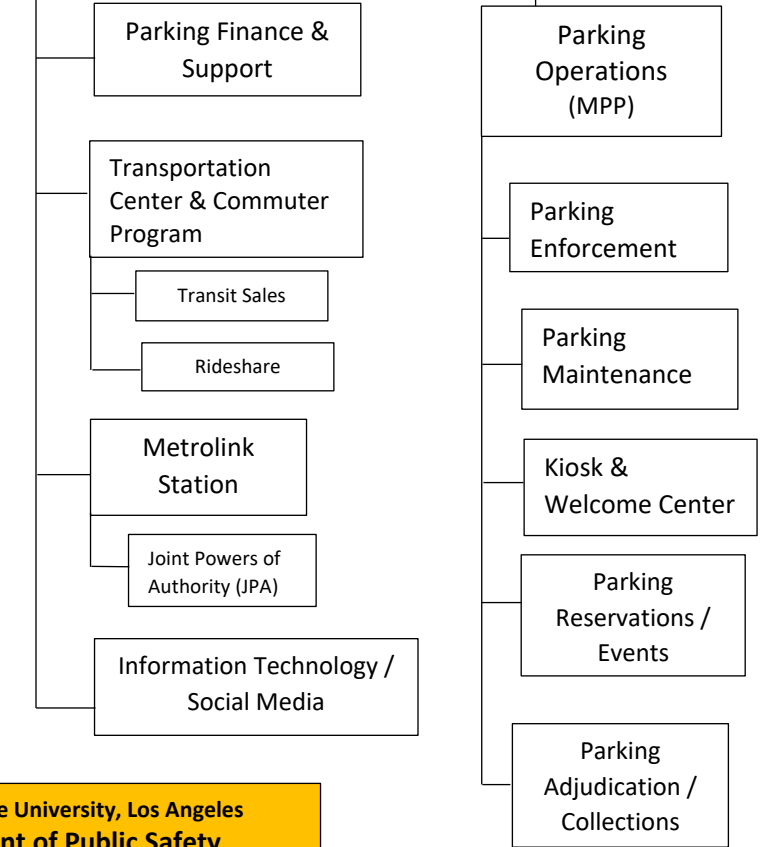

Director of Public Safety
MPP

Assistant to the Chief

Emergency Operations Center & BCP (MPP)

University Police

Parking & Transportation Services
MPP

California State University, Los Angeles
Department of Public Safety
Organizational Chart
July 2019