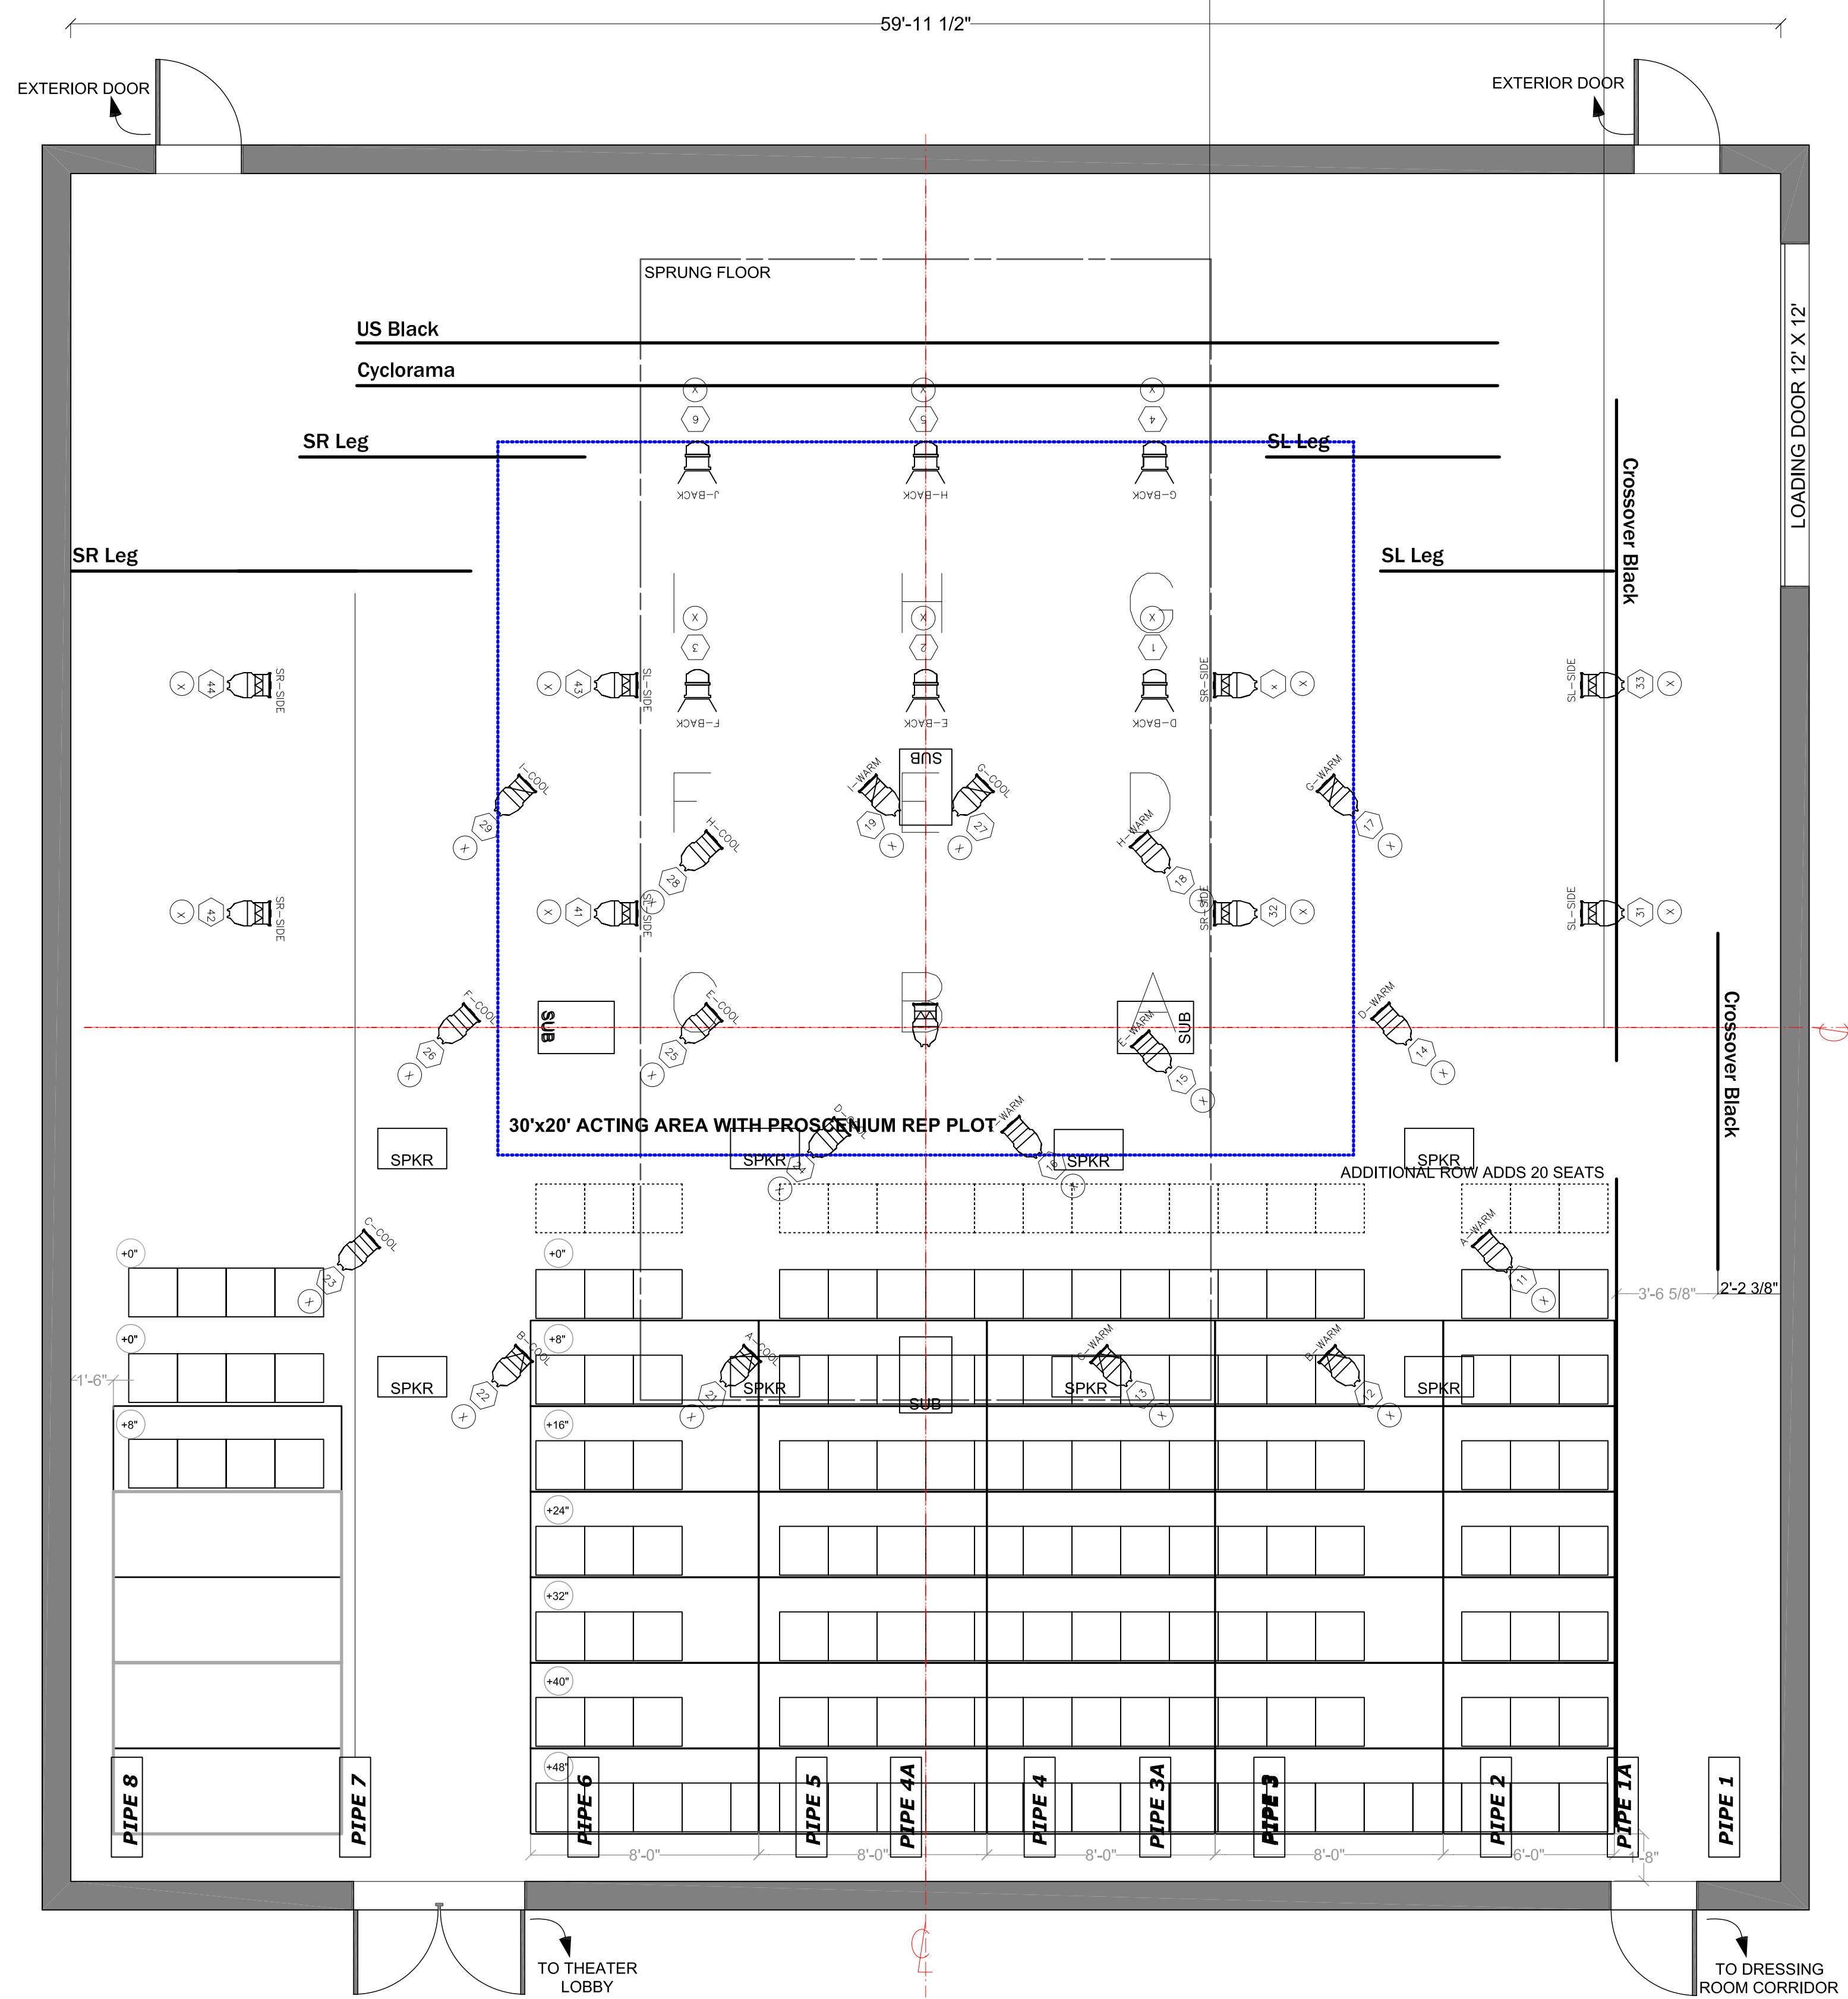

DATE	REV
01-11-08	1

- Area - Gel
- Channel
- Dimmer
- Source Four ParNels, Color Frame and C-Clamp
2 additional instruments in inventory
- 50 degree Source 4 Ellipsoidals w/Color Frame and C-Clamp
- 36 degree Source 4 Ellipsoidals w/Color Frame and C-Clamp
2 additional instruments in inventory
- 26 degree Source 4 Ellipsoidals w/Color Frame and C-Clamp
- 19 degree Source 4 Ellipsoidals w/Color Frame and C-Clamp
1 additional 19 degree Source 4 Barrels

- PIPE H
- PIPE G
- PIPE F
- PIPE E1
- PIPE E
- PIPE D1^
- PIPE D
- PIPE C
- PIPE B
- PIPE A

Region VIII KCACTF Festival XL
 Stage Playhouse - Urinetown
 California State University Los Angeles
 Department of Theatre and Dance

Theatre
 Title
 Light Plot
 Scale
 1/8"=1'-0"
 Date
 01-07-07
 Sheet No.