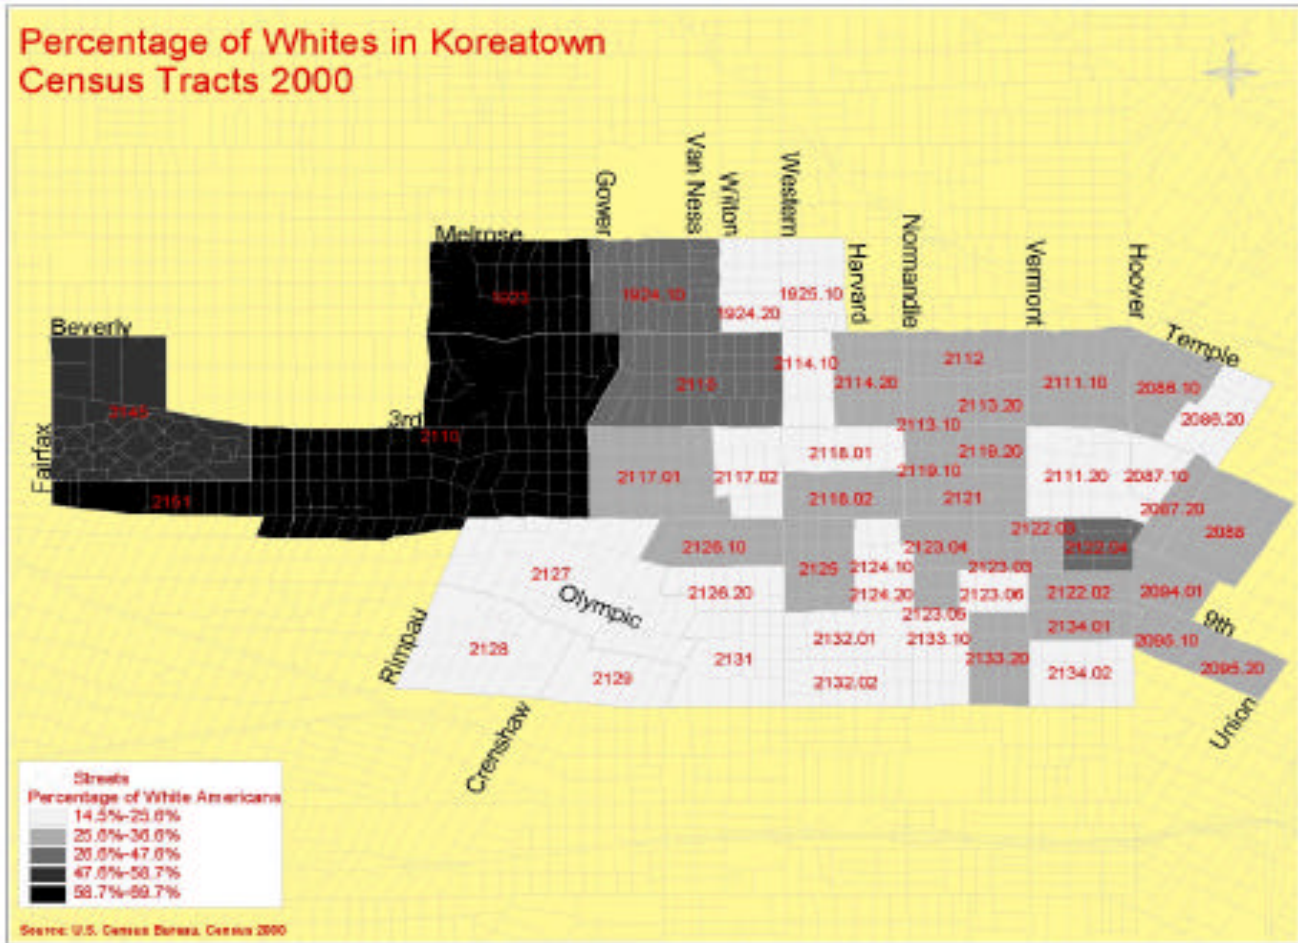

### Map 3

KOREATOWN MAPS, 2000  
 Produced by Kimberly Yu, Peter Choe, and Eui-Young Yu  
 Korean American Coalition Los Angeles – Census Information Center (KACLA-CIC) in  
 partnership with the Center for Korean-American and Korean Studies at CSLA