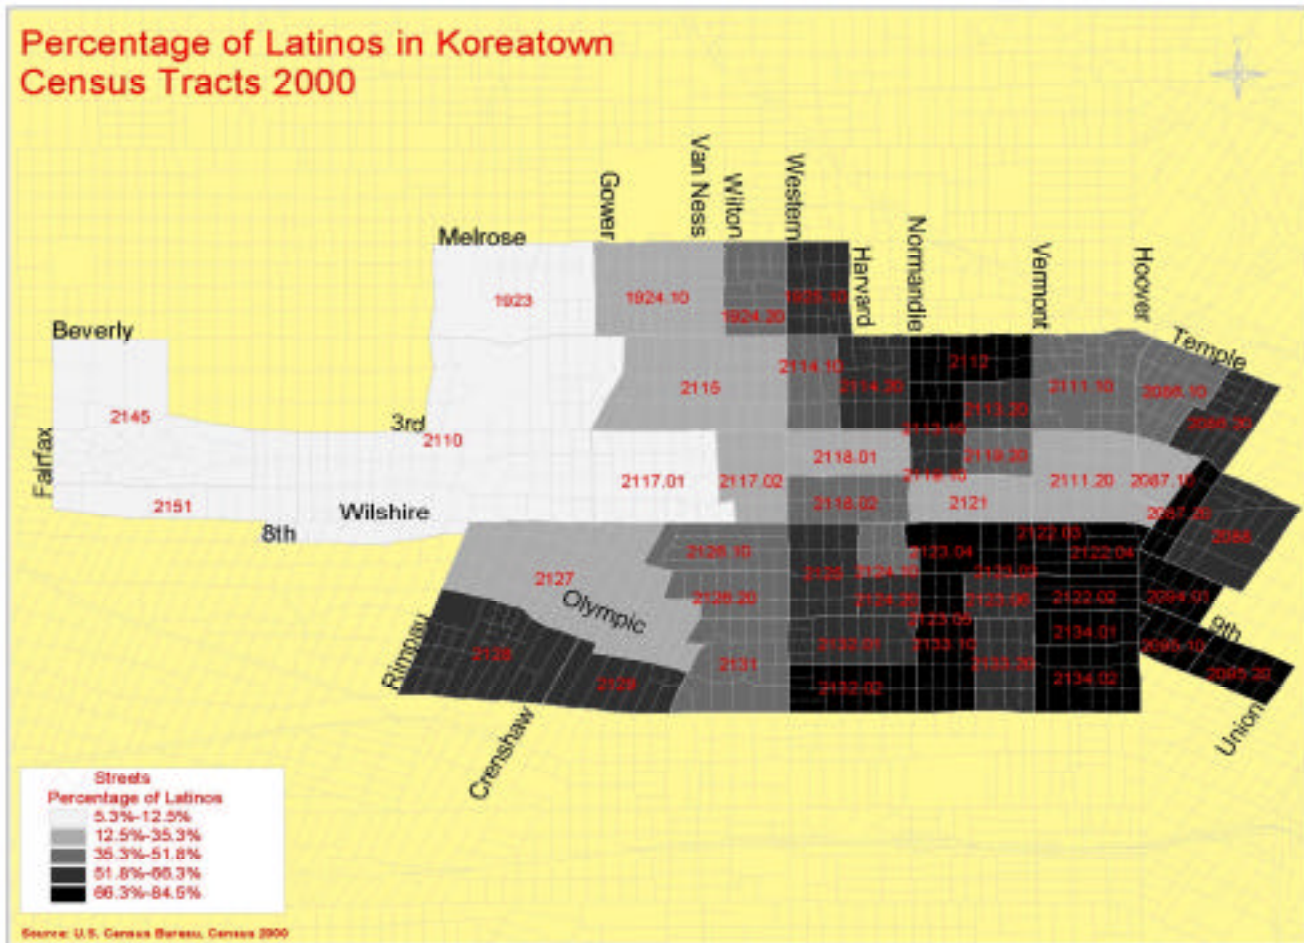

Map 2

KOREATOWN MAPS, 2000

Produced by Kimberly Yu, Peter Choe, and Eui-Young Yu

Korean American Coalition Los Angeles – Census Information Center (KACLA-CIC) in partnership with the Center for Korean-American and Korean Studies at CSLA