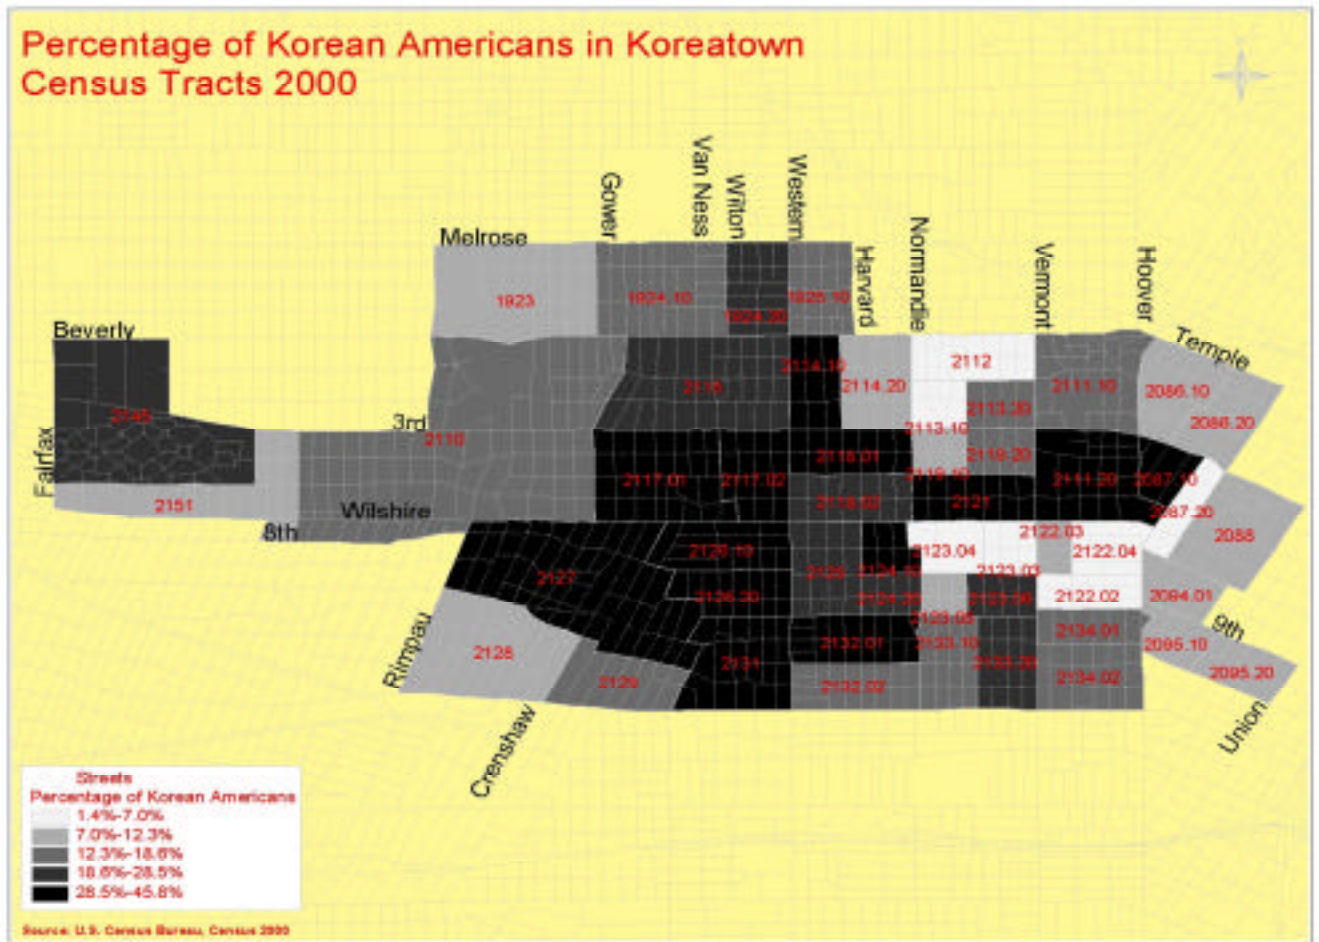

# Map 1

## KOREATOWN MAPS, 2000

Produced by Kimberly Yu, Peter Choe, and Eui-Young Yu

Korean American Coalition Los Angeles – Census Information Center (KACLA-CIC) in partnership with the Center for Korean-American and Korean Studies at CSLA