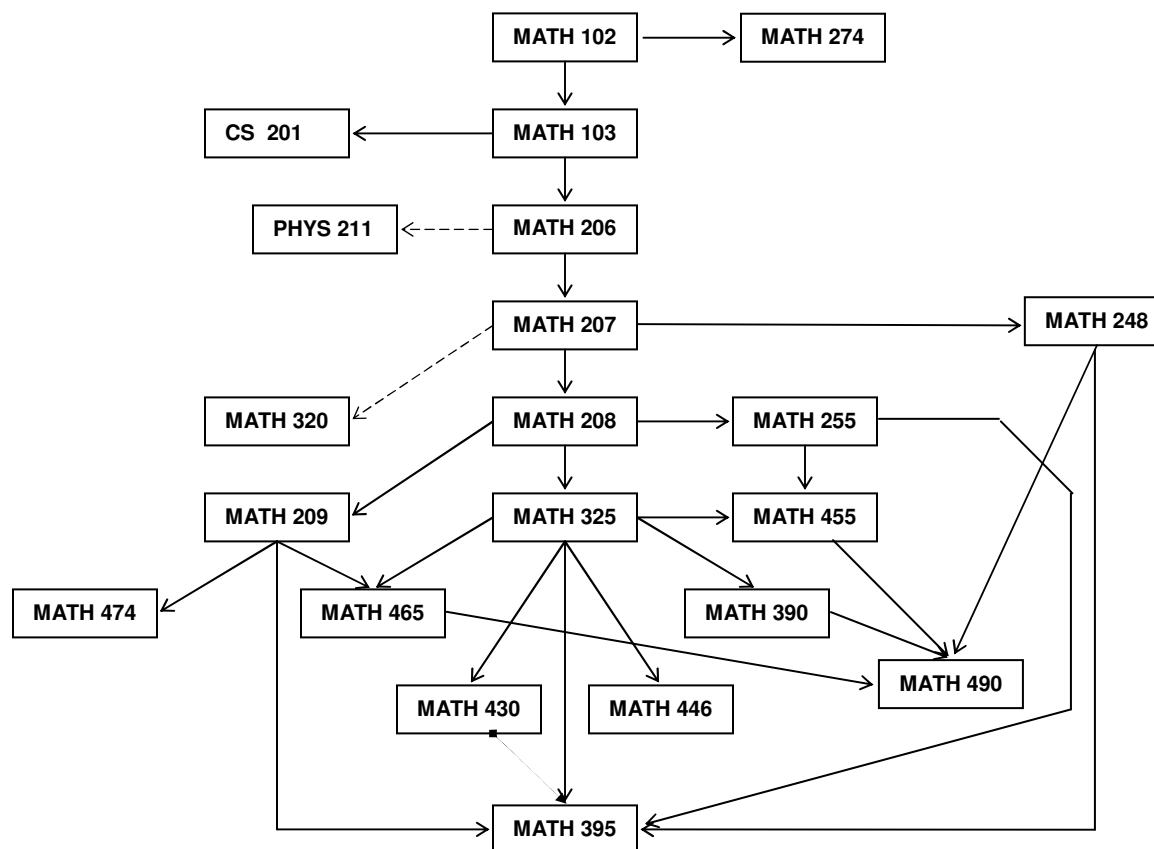

## Flow Chart for Required Coursework in the Single Subject Matter Program in Mathematics

Prerequisite courses  $\longrightarrow$  Prerequisite or co-requisite courses  $-----\longrightarrow$  Suggested prerequisite courses  $\cdots\cdots\longrightarrow$

For prerequisites of elective courses consult the course catalog.