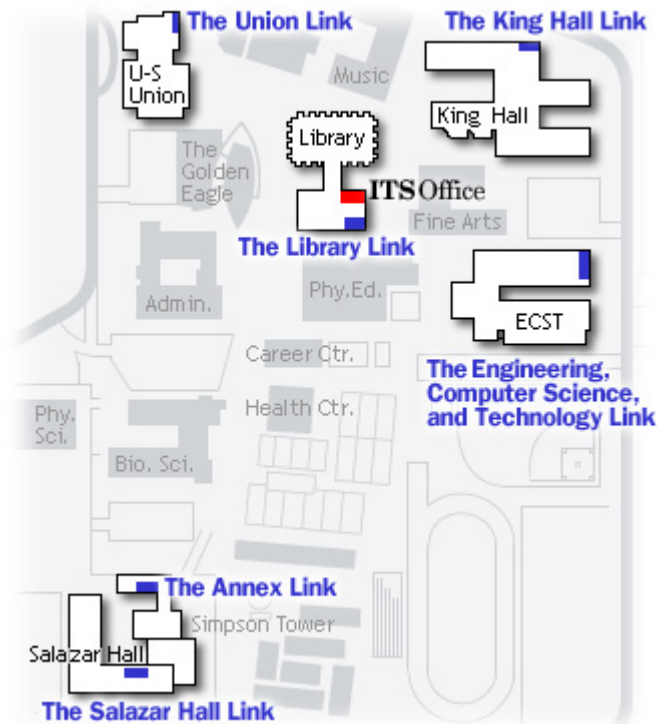

FALL 2009 QUARTER LAB HOURS

Annex Link

Simpson Tower E191

Phone: (323) 343-2595

- ❑ Mon-Thu: 8:30 am -11:00 pm
- ❑ Fri: 8:30 am – 4:00 pm
- ❑ Sat: 11:30 am – 5:00 pm
- ❑ Sun: 12:30 pm – 6:00 pm

Engineering, Computer Science & Technology Link

Engineering & Technology C255

Phone: (323) 343-3852

- ❑ Mon-Thu: 8:30 am- 10:00 pm
- ❑ Fri-Sat: 8:30 am – 4:00 pm
- ❑ **Sunday Closed**

King Hall Link

King Hall room D-151

Phone: (323) 343-5836

Open Monday October 12th

- ❑ Mon-Thu: 8:30 am – 10:00 pm
- ❑ Fri: 8:30 am – 4:00 pm
- ❑ Sat: 11:30 am – 5:00 pm
- ❑ **Sunday Closed**

Salazar Hall Link

Salazar Hall C358

Phone: (323) 343-5364

Open Monday October 12th

- ❑ Mon-Thu: 8:30 am – 7:00 pm
- ❑ Fri: 8:30 am – 4:00 pm
- ❑ **Saturday Closed**
- ❑ **Sunday Closed**

Union Link

Student Union Building 104

Phone: (323)343-2757

- ❑ Mon-Thu: 8:30 am – 9:00 pm
- ❑ Fri: 8:30 am – 4:00 pm
- ❑ Sat: 8:30 am – 4:00 pm
- ❑ **Sunday Closed**

For computer related issues

ITS Help Desk/Account Services

Library Palmer Wing (LIB PW) Lobby

Phone (323) 343-6170

<http://www.calstatela.edu/helpdesk>

**All hours are subject to change. Please refer to our website <http://www.calstatela.edu/oal> for the definitive listing of lab hours.