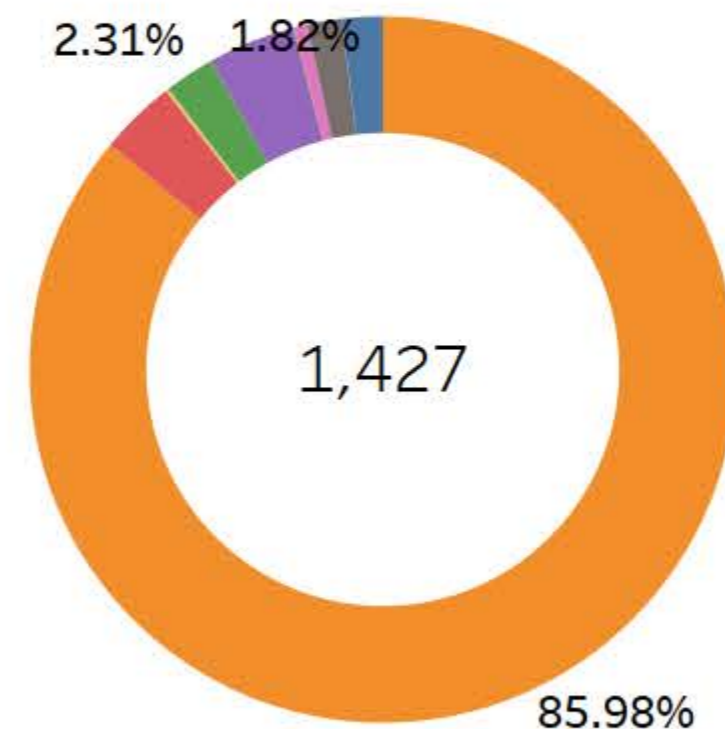

Spring 2021

Career:

All

Enrollment Type:

All

College:

All

Department:

Criminal Justice and..

Plan:

All

What's This

Ethnicity/Race

Gender

Female

913.0

64.0%

Male

514.0

36.0%

Parental Education

Pell Eligibility

Full/Part-time

Most Popular Majors