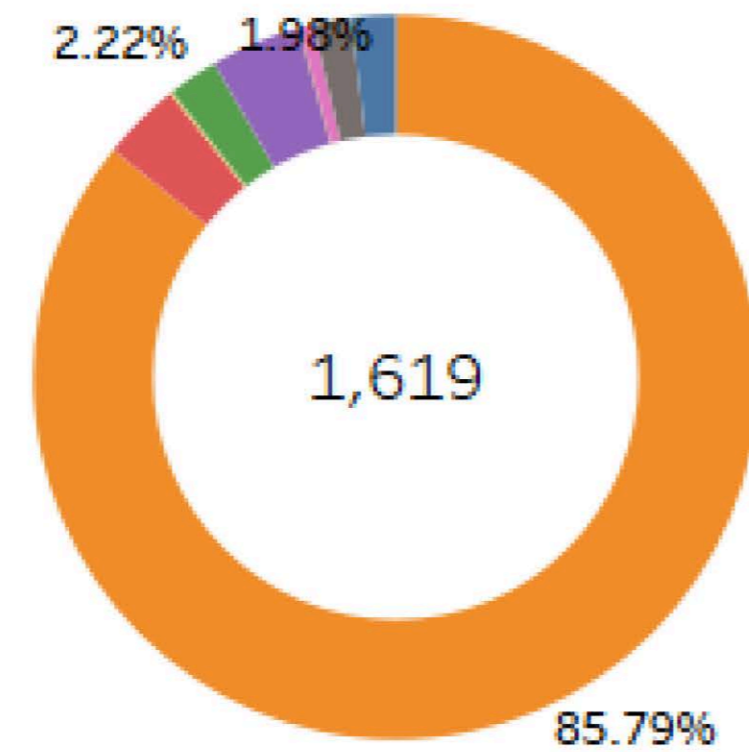

Term & Year:
Fall 2020

Career:
All

Enrollment Type:
All

College:
All

Department:
Criminal Justice and..

Plan:
All

 What's This

Ethnicity/Race

Gender

Female

1,030

63.6%

Male

589

36.4%

Term & Year: